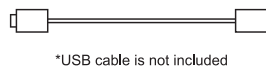

*USB cable is not included