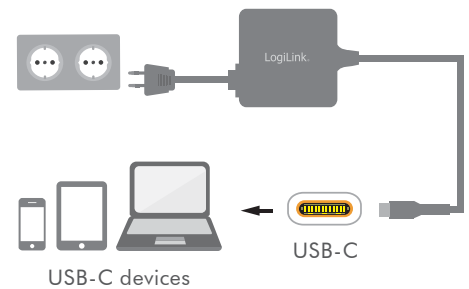

LogiLink®

USB-C Power Adapter 65W

Art. No.: PA0175

Designed for travelers with fast charging USB-C laptop/smartphone/tablet.

Features:

- » Compact and lightweight, suitable for travelling; to use in the cafe, restaurant, hotel.
- » Compatible with USB-C mobile devices/tablet/powerbank/laptop.
- » Full safety design: Built-in protection against over current, over voltage, over temperature and short-circuit protection

Specification:

Input Voltage	AC 100-240V 50/60Hz 1.5A max
Output Power	5V 3A, 5.2V 2.4A, 9V 3A, 12V 3A, 14.5V 2A, 15V 3A, 20V 3.25A, 20.3V 3A
Efficiency	Level VI
Dimension	67 x 67 x 29mm (not including cable)
Weight	235g
Cable Length	1.8m
AC Cable Length	1.2m

Package Contents:

- » 1 x USB-C Power Adapter
- » 1 x AC Power Cord
- » 1 x User Manual

Package Informations:

- » Packing Dimension: 188 x 138 x 40mm
- » Packing Weight: 0.4kg
- » Carton Dimension: 450 x 268 x 205mm
- » Carton Q'ty: 20pcs
- » Carton Weight: 8.7kg