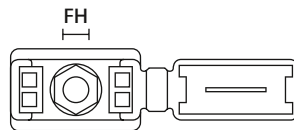

HelaGuard conduit clip, top view

TYPE	Nominal Ø	Height (H)	Width (W)	Length (L)	Hole Ø (FH)	Pack Cont.	Colour	Article-No.
PACC10	10	26	12	23	M5	10 pcs.	Black (BK)	166-25707
PACC13	13	26	12	23	M5	10 pcs.	Black (BK)	166-25700
PACC16	16	30	12	26	M5	10 pcs.	Black (BK)	166-25701
PACC21	21	36	15	32	M6	10 pcs.	Black (BK)	166-25702
PACC28	28	45	15	41	M6	10 pcs.	Black (BK)	166-25703
PACC34	34	51	15	48	M6	10 pcs.	Black (BK)	166-25704
PACC42	42	60	15	57	M6	5 pcs.	Black (BK)	166-25705
PACC54	54	72	15	70	M6	5 pcs.	Black (BK)	166-25706

All dimensions in mm. Subject to technical changes.

Minimum Order Quantity (MOQ) may differ from package content.