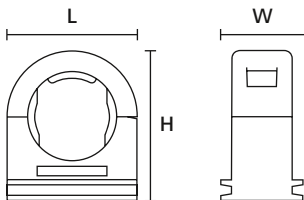

HelaGuard conduit clip, side views