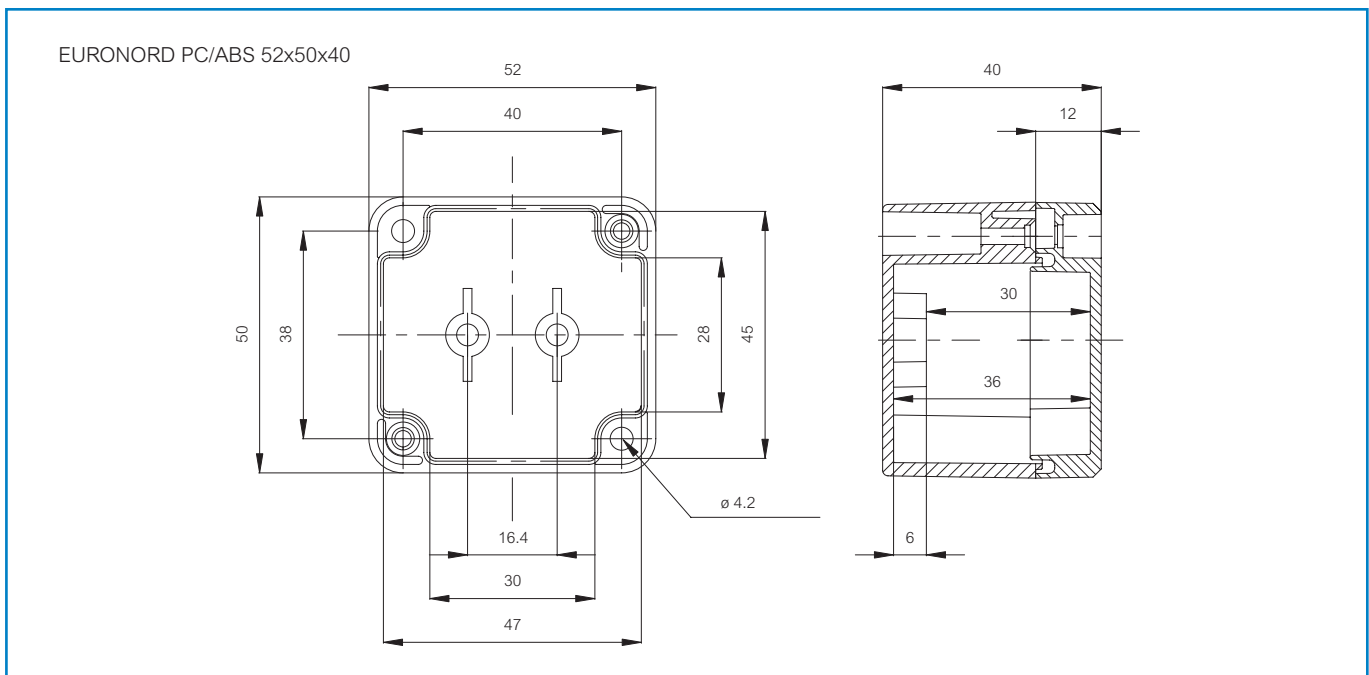

Sample photo

**Order symbol:** PC 050504  
**Product nbr:** 7032500  
**Description:** Enclosure, PC  
**Remarks:** Grey cover

**EAN:** 6418074010629  
**EI. number:**  
 Finland: 3423422  
 Electric No. Denmark: 8212002500  
 Electric No. Italy: 7301005  
 Electric No. Sweden: 2536103

Including: Base with screws for mounting plate/DIN-rail, cover with PUR gasket and stainless steel cover screws.

Dimensions:				Rating:
	Length	Width	Height	
mm:	52	50	40	Ingress Protection (EN 60529): IP66/IP67
inch:	2.0	2.0	1.6	Impact Resistance (EN 62262): IK07/IK08
Materials:				Electrical insulation: Totally insulated
<b>Material:</b>	Polycarbonate			Halogen free (DIN/VDE 0472, Part 815): 1
<b>Base colour:</b>	RAL 7035 -light grey			UV resistance: UL 508
<b>Cover screws material:</b>	Stainless steel			Flammability Rating: UL 746C 5"
<b>Cover colour:</b>	RAL 7035 -light grey			Glow Wire Test (IEC 695-2-1) °C: 960
<b>Gasket material:</b>	Polyurethane			NEMA Class: NEMA 1, 4, 4X, 12, 13
Temperatures:				Certificates:
<b>Temperature °C (short term):</b>	-40 ... 120 °C			SGS Fimko
<b>Temperature °C (continuous):</b>	-40 ... 80 °C			Gost R
<b>Temperature °F (short term):</b>	-40 ... 250 °F			
<b>Temperature °F (continuous):</b>	-40 ... 175 °F			