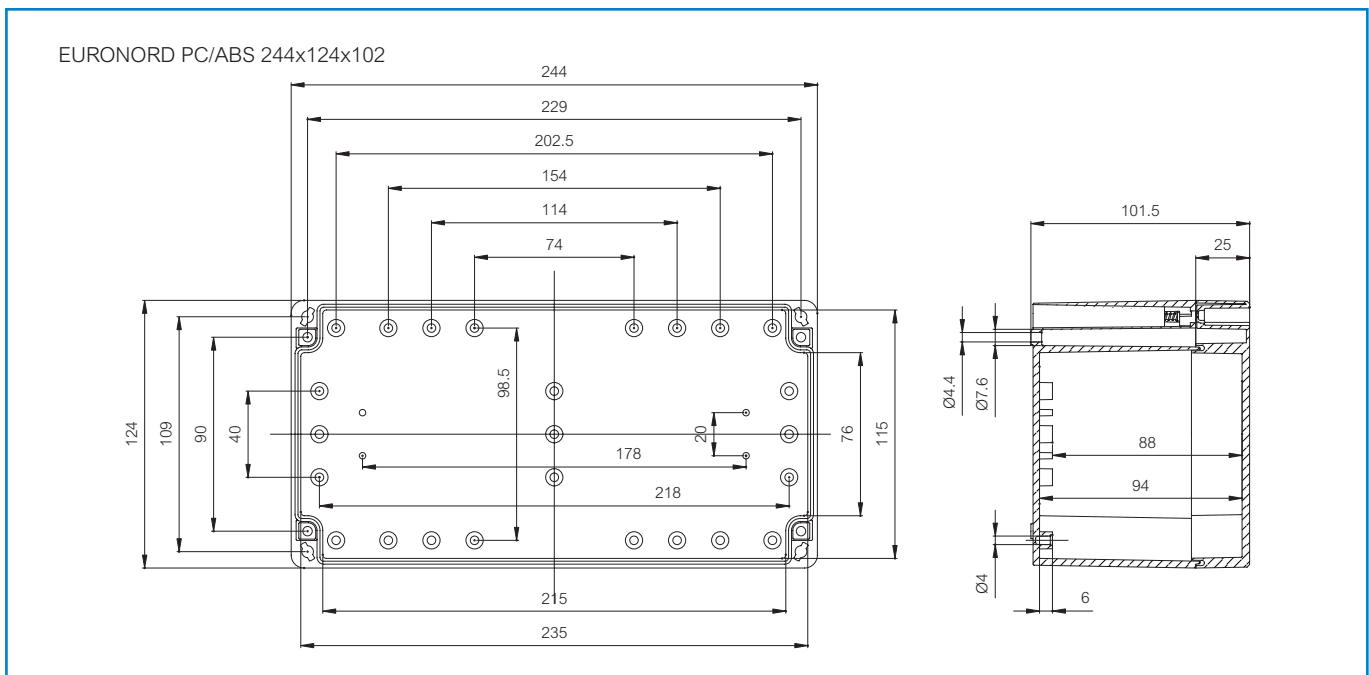

Sample photo

**Order symbol:** PC 122410  
**Product nbr:** 7032780  
**Description:** Enclosure, PC  
**Remarks:** Grey cover

**EAN:** 6418074058430  
**EI. number:**  
 Finland: 3435366  
 Electric No. 8212002908  
 Denmark:  
 Electric No. Sweden: 2536140

Including: Base with screws for mounting plate/DIN-rail, cover with PUR gasket and stainless steel cover screws.

Dimensions:				Rating:
	Length	Width	Height	
mm:	244	124	102	Ingress Protection (EN 60529): IP66/IP67
inch:	9.6	4.9	4.0	Impact Resistance (EN 62262): IK07/IK08
Materials:				Electrical insulation: Totally insulated
<b>Material:</b>	Polycarbonate			Halogen free (DIN/VDE 0472, Part 815): 1
<b>Base colour:</b>	RAL 7035 -light grey			UV resistance: UL 508
<b>Cover screws material:</b>	Stainless steel			Flammability Rating: UL 746C 5"
<b>Cover colour:</b>	RAL 7035 -light grey			Glow Wire Test (IEC 695-2-1) °C: 960
<b>Gasket material:</b>	Polyurethane			NEMA Class: NEMA 1, 4, 4X, 12, 13
Temperatures:				Certificates:
<b>Temperature °C (short term):</b>	-40 ... 120 °C			SGS Fimko
<b>Temperature °C (continuous):</b>	-40 ... 80 °C			Gost R
<b>Temperature °F (short term):</b>	-40 ... 250 °F			
<b>Temperature °F (continuous):</b>	-40 ... 175 °F			