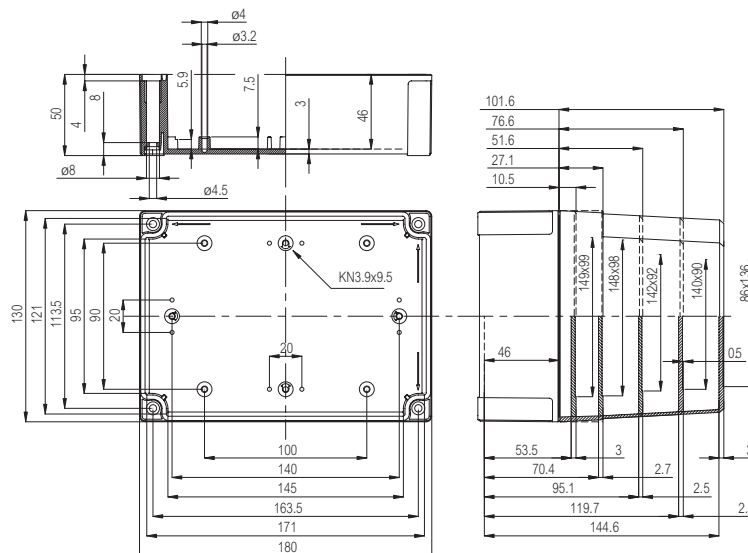

MNX PC 150/150 HT

Sample photo

Order symbol: PC 150/150 HT
Product nbr: 6011917
Description: Enclosure, PC
Remarks: Smoked transparent cover

EAN: 6418074052186
El. number:
 Finland: 3435216
 Electric No. Denmark: 8212027653
 Electric No. Sweden: 6011917

Including: Base with TPE gasket, screws for mounting plate/DIN-rail and cover with polyamide cover screws.

Dimensions:				Accessories:	
	Length	Width	Height		
mm:	180	130	150	MIN 10	DIN-15 Mounting rail
inch:	7.1	5.1	5.9	MIN 15	DIN-15 Mounting rail
Materials:				MIV 10	DIN-35 Mounting rail
Material:	Polycarbonate			MIV 15	DIN-35 Mounting rail
Base colour:	RAL 7035 -light grey			FP A 150/180	Front plate (Aluminium)
Cover screws material:	Polyamide			HFP 180	Front plate hinge series
Cover colour:	Smoked grey			FP 22046	Wall fastening lug (4 pcs)
Cover screws colour:	Black			Rating:	
Gasket material:	TPE			Ingress Protection (EN 60529): IP66/IP67	
Temperatures:				Impact Resistance (EN 62262): IK08	
Temperature °C (short term):	-40 ... 120 °C			Electrical insulation: Totally insulated	
Temperature °C (continuous):	-40 ... 80 °C			Halogen free (DIN/VDE 0472, Part 815): 1	
Temperature °F (short term):	-40 ... 250 °F			UV resistance: UL 508	
Temperature °F (continuous):	-40 ... 175 °F			Flammability Rating: UL 746C 5"	
Accessories:				Glow Wire Test (IEC 695-2-1) °C: 960	
MIV 150	Mounting plate (Galvanized steel)			NEMA Class: NEMA 1, 4, 4X, 6	
				Certificates:	
				Germanischer Lloyd (GL)	
				SGS Fimko	
				Gost R	