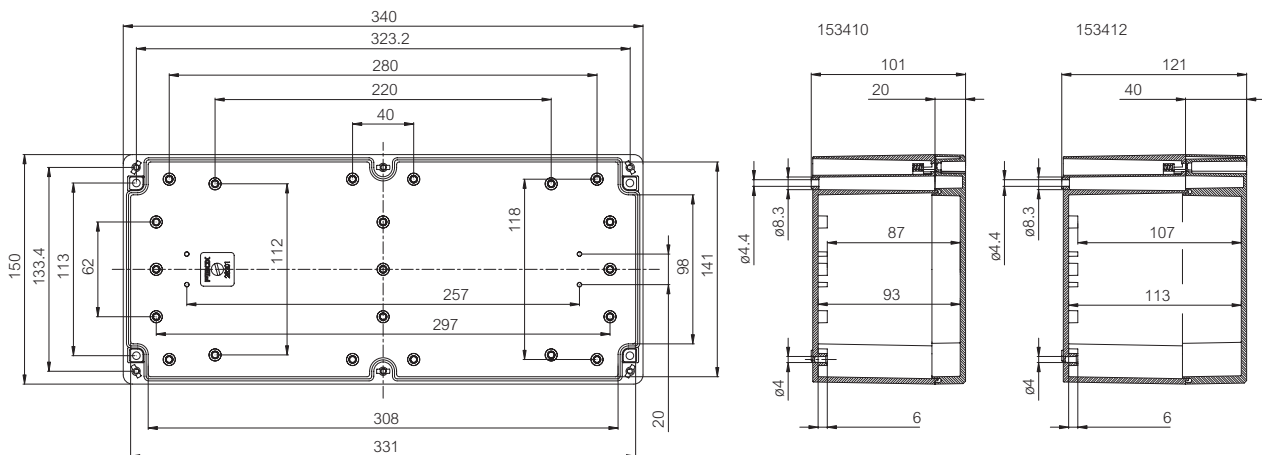

**EURONORD PC 153410**

Sample photo

**Order symbol:** PC 153410  
**Product nbr:** 7032700  
**Description:** Enclosure, PC  
**Remarks:** Grey cover

**EAN:** 6418074058447  
**EI. number:**  
 Finland: 3435368  
 Electric No. Denmark: 8212004359  
 Electric No. Sweden: 2536141

Including: Base with screws for mounting plate/DIN-rail, cover with PUR gasket and stainless steel cover screws.

Dimensions:	Length	Width	Height	Rating:
mm:	340	150	101	Ingress Protection (EN 60529): IP66/IP67
inch:	13.4	5.9	4.0	Impact Resistance (EN 62262): IK07/IK08
<b>Materials:</b>				Electrical insulation: Totally insulated
<b>Material:</b>	Polycarbonate			Halogen free (DIN/VDE 0472, Part 815): 1
<b>Base colour:</b>	RAL 7035 -light grey			UV resistance: UL 508
<b>Cover screws material:</b>	Stainless steel			Flammability Rating: UL 746C 5"
<b>Cover colour:</b>	RAL 7035 -light grey			Glow Wire Test (IEC 695-2-1) °C: 960
<b>Gasket material:</b>	Polyurethane			NEMA Class: NEMA 1, 4, 4X, 12, 13
<b>Temperatures:</b>				<b>Certificates:</b>
<b>Temperature °C (short term):</b>	-40 ... 120 °C			SGS Fimko
<b>Temperature °C (continuous):</b>	-40 ... 80 °C			Gost R
<b>Temperature °F (short term):</b>	-40 ... 250 °F			
<b>Temperature °F (continuous):</b>	-40 ... 175 °F			

EURONORD PC/ABS 340x150x101-121