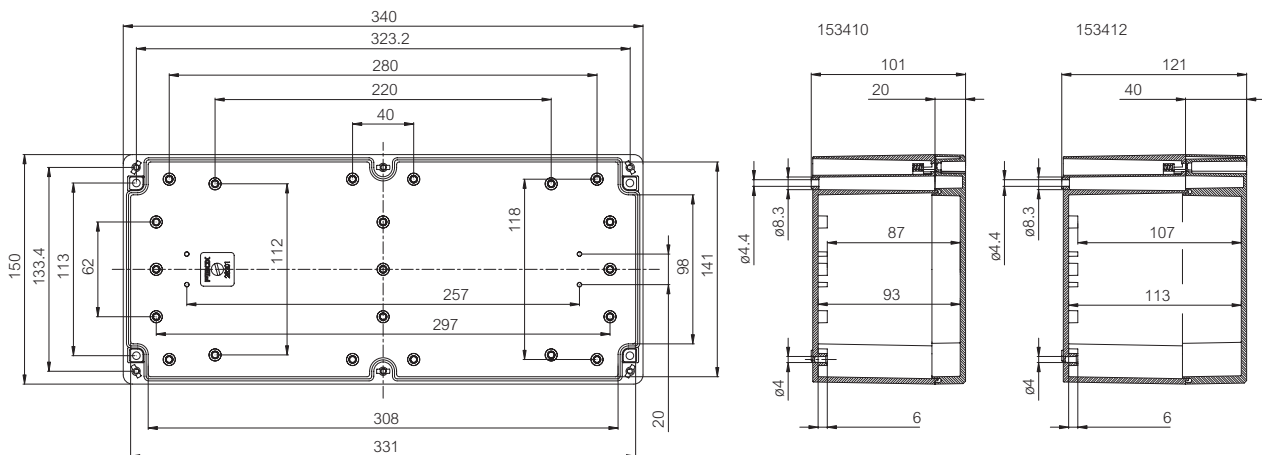

Order symbol: PC 153412
Product nbr: 7032710
Description: Enclosure, PC
Remarks: Grey cover

EAN: 6418074058454
EI. number:
Finland: 3435370
Electric No. 8212004375
Denmark:
Electric No. Sweden: 2536142

Including: Base with screws for mounting plate/DIN-rail, cover with PUR gasket and stainless steel cover screws.

Dimensions:				Rating:
	Length	Width	Height	
mm:	340	150	121	Ingress Protection (EN 60529): IP66/IP67
inch:	13.4	5.9	4.8	Impact Resistance (EN 62262): IK07/IK08
Materials:				Electrical insulation: Totally insulated
Material:	Polycarbonate			Halogen free (DIN/VDE 0472, Part 815): 1
Base colour:	RAL 7035 -light grey			UV resistance: UL 508
Cover screws material:	Stainless steel			Flammability Rating: UL 746C 5"
Cover colour:	RAL 7035 -light grey			Glow Wire Test (IEC 695-2-1) °C: 960
Gasket material:	Polyurethane			NEMA Class: NEMA 1, 4, 4X, 12, 13
Temperatures:				Certificates:
Temperature °C (short term):	-40 ... 120 °C			SGS Fimko
Temperature °C (continuous):	-40 ... 80 °C			Gost R
Temperature °F (short term):	-40 ... 250 °F			
Temperature °F (continuous):	-40 ... 175 °F			

EURONORD PC/ABS 340x150x101-121