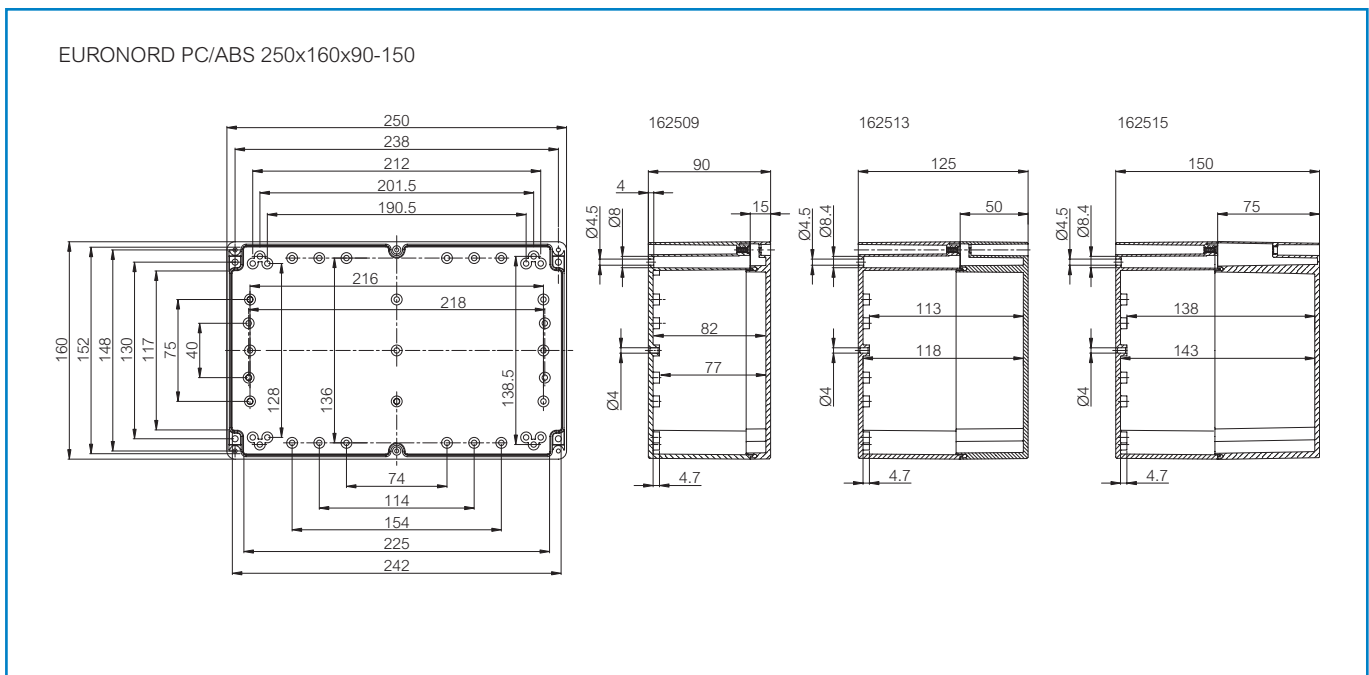

Sample photo

Order symbol: PC 162513
Product nbr: 7032860
Description: Enclosure, PC
Remarks: Grey cover

EAN: 6418074003690
EI. number:
 Finland: 3423442
 Electric No. Denmark: 8212002966
 Electric No. Italy: 7301055
 Electric No. Sweden: 2536131

Including: Base with screws for mounting plate/DIN-rail, cover with PUR gasket and stainless steel cover screws.

Dimensions:	Length	Width	Height	Rating:
mm:	250	160	125	Ingress Protection (EN 60529): IP66/IP67
inch:	9.8	6.3	4.9	Impact Resistance (EN 62262): IK07/IK08
Materials:				Electrical insulation: Totally insulated
Material:	Polycarbonate			Halogen free (DIN/VDE 0472, Part 815): 1
Base colour:	RAL 7035 -light grey			UV resistance: UL 508
Cover screws material:	Stainless steel			Flammability Rating: UL 746C 5V
Cover colour:	RAL 7035 -light grey			Glow Wire Test (IEC 695-2-1) °C: 960
Gasket material:	Polyurethane			NEMA Class: NEMA 1, 4, 4X, 12, 13
Temperatures:				Certificates:
Temperature °C (short term):	-40 ... 120 °C			SGS Fimko
Temperature °C (continuous):	-40 ... 80 °C			Gost R
Temperature °F (short term):	-40 ... 250 °F			
Temperature °F (continuous):	-40 ... 175 °F			