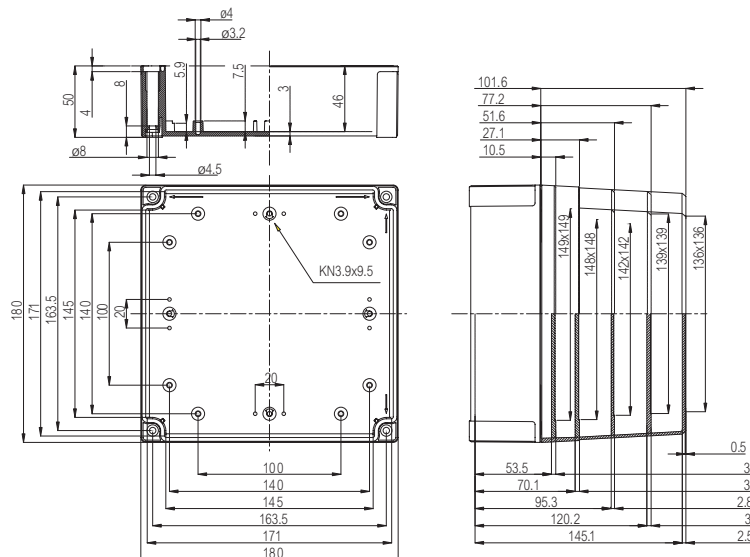

MNX PC 175/100 HG

Sample photo

Order symbol: PC 175/100 HG
Product nbr: 6011321
Description: Enclosure, PC
Remarks: Grey cover

EAN: 6418074022226
EI. number:
 Finland: 3420363
 Electric No. 8212022218
 Denmark:
 Electric No. Italy: 7351115
 Electric No. Sweden: 2535566

Including: Base with TPE gasket, screws for mounting plate/DIN-rail and cover with polyamide cover screws.

Dimensions:			Accessories:	
Length	Width	Height		
mm:	180	180	MIN 15	DIN-15 Mounting rail
inch:	7.1	7.1	MIV 15	DIN-35 Mounting rail
			FP A 175/180	Front plate (Aluminium)
			HFP 180	Front plate hinge series
			FP 22046	Wall fastening lug (4 pcs)
Materials:			Rating:	
Material:	Polycarbonate		Ingress Protection (EN 60529): IP66/IP67	
Base colour:	RAL 7035 -light grey		Impact Resistance (EN 62262): IK08	
Cover screws material:	Polyamide		Electrical insulation: Totally insulated	
Cover colour:	RAL 7035 -light grey		Halogen free (DIN/VDE 0472, Part 815): 1	
Cover screws colour:	Grey		UV resistance: UL 508	
Gasket material:	TPE		Flammability Rating: UL 746C 5"	
			Glow Wire Test (IEC 695-2-1) °C: 960	
			NEMA Class: NEMA 1, 4, 4X, 6, 12, 13	
Temperatures:			Certificates:	
Temperature °C (short term):	-40 ... 120 °C		Germanischer Lloyd (GL)	
Temperature °C (continuous):	-40 ... 80 °C		SGS Fimko	
Temperature °F (short term):	-40 ... 250 °F		Gost R	
Temperature °F (continuous):	-40 ... 175 °F			
Accessories:				
MIV 175	Mounting plate (Galvanized steel)			