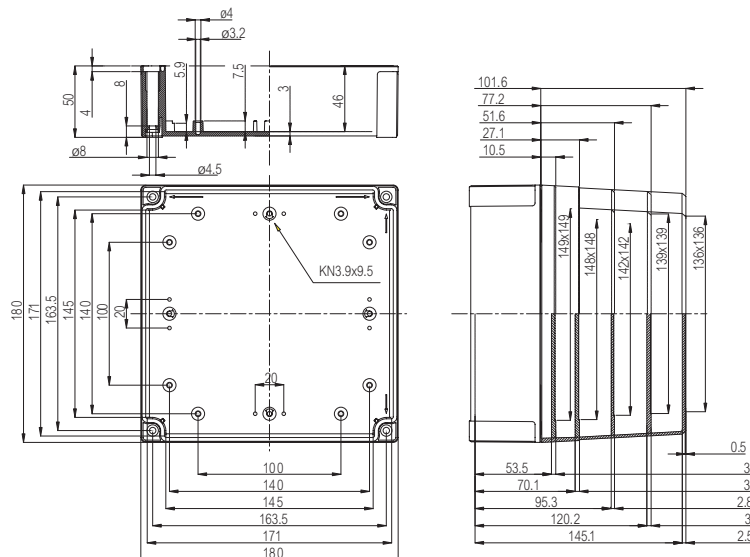

MNX PC 175/150 HG

Sample photo

Order symbol: PC 175/150 HG
Product nbr: 6011323
Description: Enclosure, PC
Remarks: Grey cover

EAN: 6418074052216
EI. number:
 Finland: 3435214
 Electric No. 8212027637
 Denmark:
 Electric No. Sweden: 6011323

Including: Base with TPE gasket, screws for mounting plate/DIN-rail and cover with polyamide cover screws.

Dimensions:				Accessories:	
	Length	Width	Height		
mm:	180	180	150	MIN 15	DIN-15 Mounting rail
inch:	7.1	7.1	5.9	MIV 15	DIN-35 Mounting rail
Materials:				FP A 175/180	Front plate (Aluminium)
Material:	Polycarbonate			HFP 180	Front plate hinge series
Base colour:	RAL 7035 -light grey			FP 22046	Wall fastening lug (4 pcs)
Cover screws material:	Polyamide			Rating:	
Cover colour:	RAL 7035 -light grey			Ingress Protection (EN 60529): IP66/IP67	
Cover screws colour:	Grey			Impact Resistance (EN 62262): IK08	
Gasket material:	TPE			Electrical insulation: Totally insulated	
Temperatures:				Halogen free (DIN/VDE 0472, Part 815): 1	
Temperature °C (short term):	-40 ... 120 °C			UV resistance: UL 508	
Temperature °C (continuous):	-40 ... 80 °C			Flammability Rating: UL 746C 5"	
Temperature °F (short term):	-40 ... 250 °F			Glow Wire Test (IEC 695-2-1) °C: 960	
Temperature °F (continuous):	-40 ... 175 °F			NEMA Class: NEMA 1, 4, 4X, 6, 12, 13	
Accessories:				Certificates:	
MIV 175	Mounting plate (Galvanized steel)			Germanischer Lloyd (GL)	
				SGS Fimko	
				Gost R	