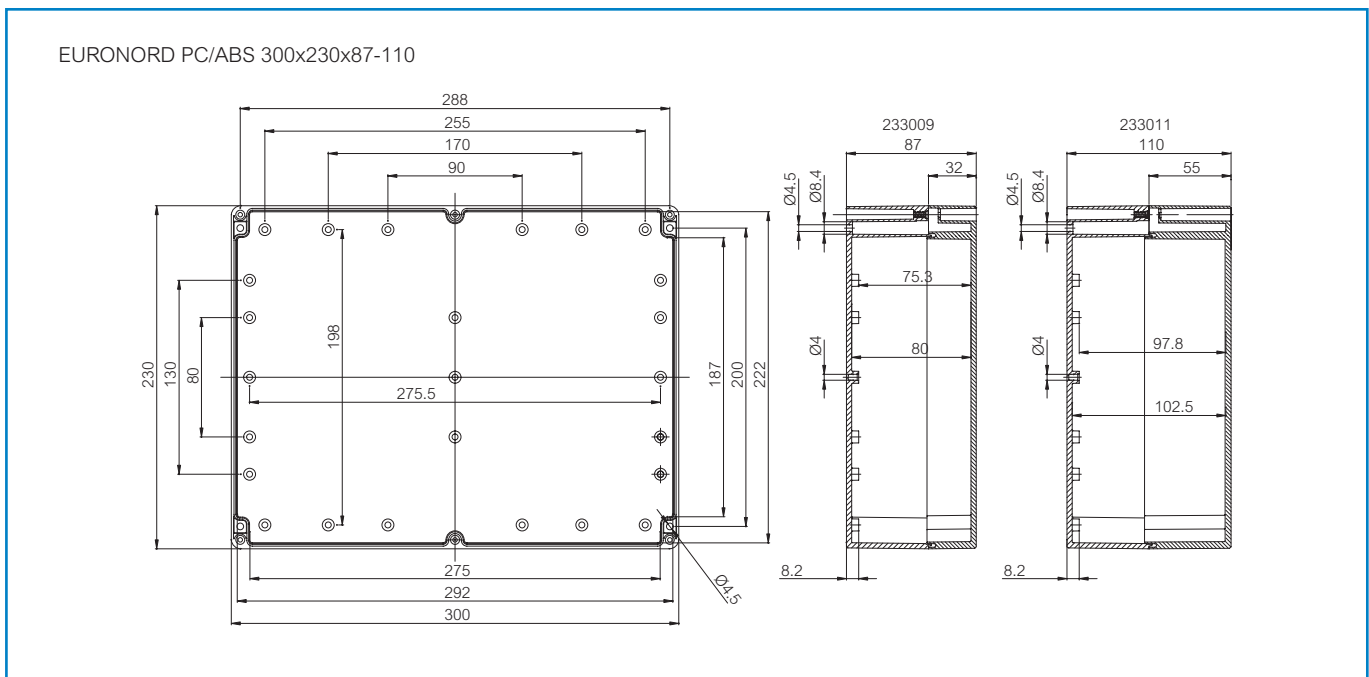

Sample photo

**Order symbol:** PC 233009  
**Product nbr:** 7032870  
**Description:** Enclosure, PC  
**Remarks:** Grey cover

**EAN:** 6418074003706  
**EI. number:**  
 Finland: 3423444  
 Electric No. Denmark: 8212003004  
 Electric No. Italy: 7301060  
 Electric No. Sweden: 2536135

Including: Base with screws for mounting plate/DIN-rail, cover with PUR gasket and quick-locking cover screws.

Dimensions:	Length	Width	Height	Rating:
mm:	300	230	87	Ingress Protection (EN 60529): IP66/IP67
inch:	11.8	9.1	3.4	Impact Resistance (EN 62262): IK07/IK08
<b>Materials:</b>				Electrical insulation: Totally insulated
<b>Material:</b>	Polycarbonate			Halogen free (DIN/VDE 0472, Part 815): 1
<b>Base colour:</b>	RAL 7035 -light grey			UV resistance: UL 508
<b>Cover screws material:</b>	Stainless steel			Flammability Rating: UL 746C 5"
<b>Cover colour:</b>	RAL 7035 -light grey			Glow Wire Test (IEC 695-2-1) °C: 960
<b>Gasket material:</b>	Polyurethane			NEMA Class: NEMA 1, 4, 4X, 12, 13
<b>Temperatures:</b>				<b>Certificates:</b>
<b>Temperature °C (short term):</b>	-40 ... 120 °C			SGS Fimko
<b>Temperature °C (continuous):</b>	-40 ... 80 °C			Gost R
<b>Temperature °F (short term):</b>	-40 ... 250 °F			
<b>Temperature °F (continuous):</b>	-40 ... 175 °F			