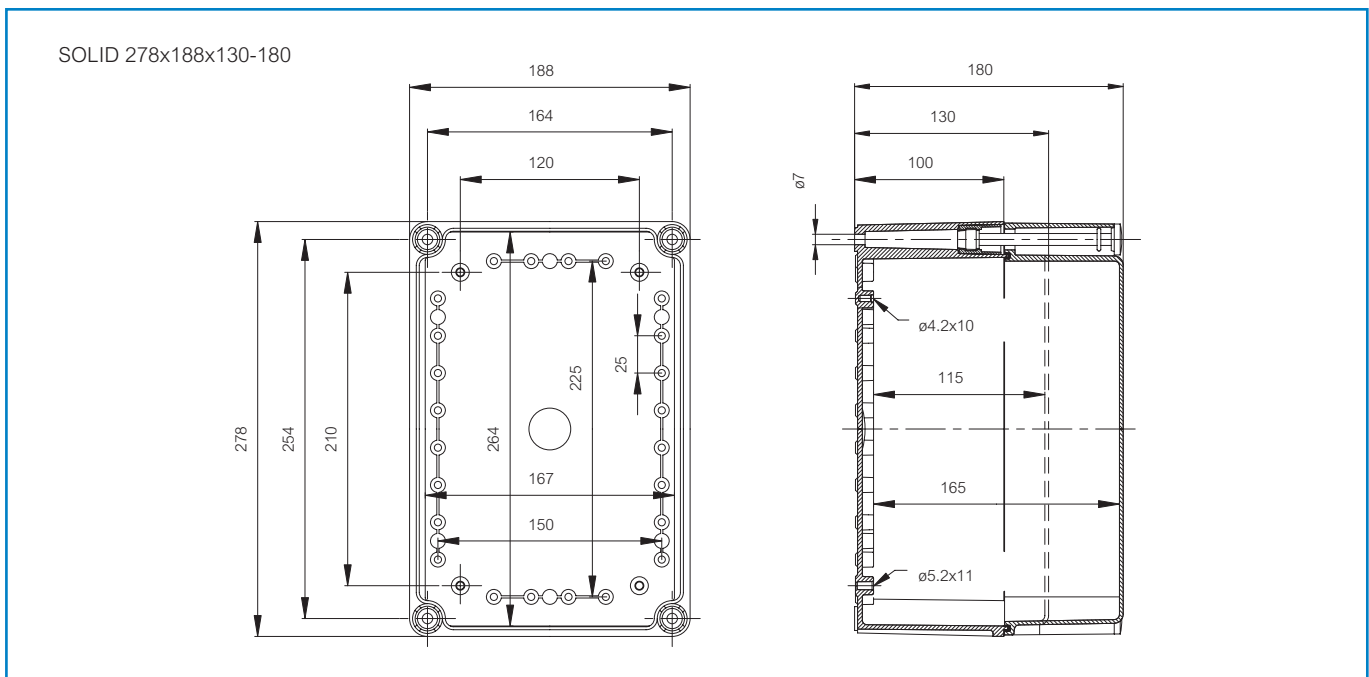

Accessories:

EKJVT	Mounting plate