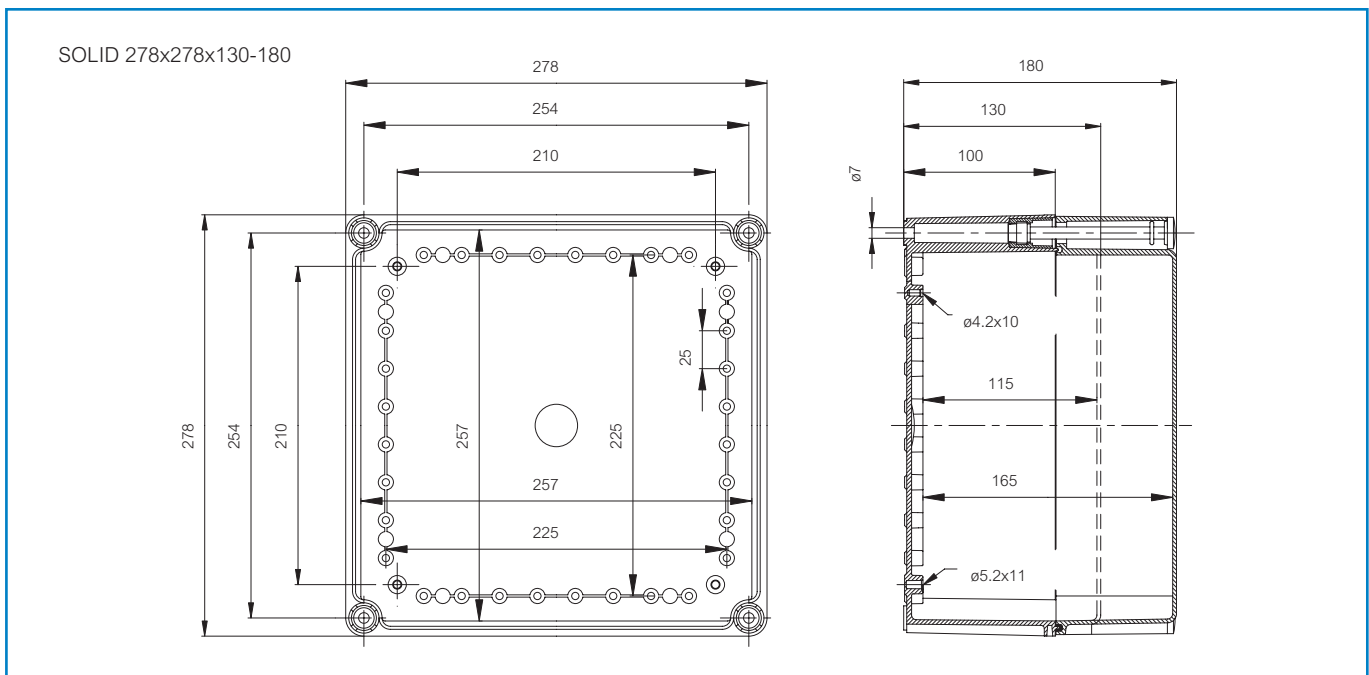

SOLID PC 2828 13 G-2FSH

Order symbol: PC 2828 13 G-2FSH
Product nbr: 2539517
Description: Enclosure, PC
Remarks: Grey hinged cover

EAN: 6418074052728
EI. number:
Finland: 3435728
Electric No. Sweden: 2539517

Including: Base with screws for mounting plate, cover with PUR gasket and polyamide cover screws.

Dimensions:	Length	Width	Height	Accessories:	
mm:	278	278	130	EKOXT	Mounting plate isolated
inch:	10.9	10.9	5.1	EKV 22	DIN-35 Mounting rail
				EKOZR	Extension frame

Materials:		Rating:
Material:	Polycarbonate	Ingress Protection (EN 60529): IP65
Base colour:	RAL 7035 -light grey	Impact Resistance (EN 62262): IK08/IK09
Cover screws material:	Polyamide	Electrical insulation: Totally insulated
Cover colour:	RAL 7035 -light grey	Halogen free (DIN/VDE 0472, Part 815): 1
Cover screws colour:	Grey	UV resistance: UL 508
Gasket material:	Polyurethane	Flammability Rating: UL 746C 5"
		Glow Wire Test (IEC 695-2-1) °C: 960

Temperatures:		Certificates:
Temperature °C (short term):	-40 ... 120 °C	SGS Fimko
Temperature °C (continuous):	-40 ... 80 °C	Gost R
Temperature °F (short term):	-40 ... 250 °F	
Temperature °F (continuous):	-40 ... 175 °F	

Accessories:	
EKOVT	Mounting plate