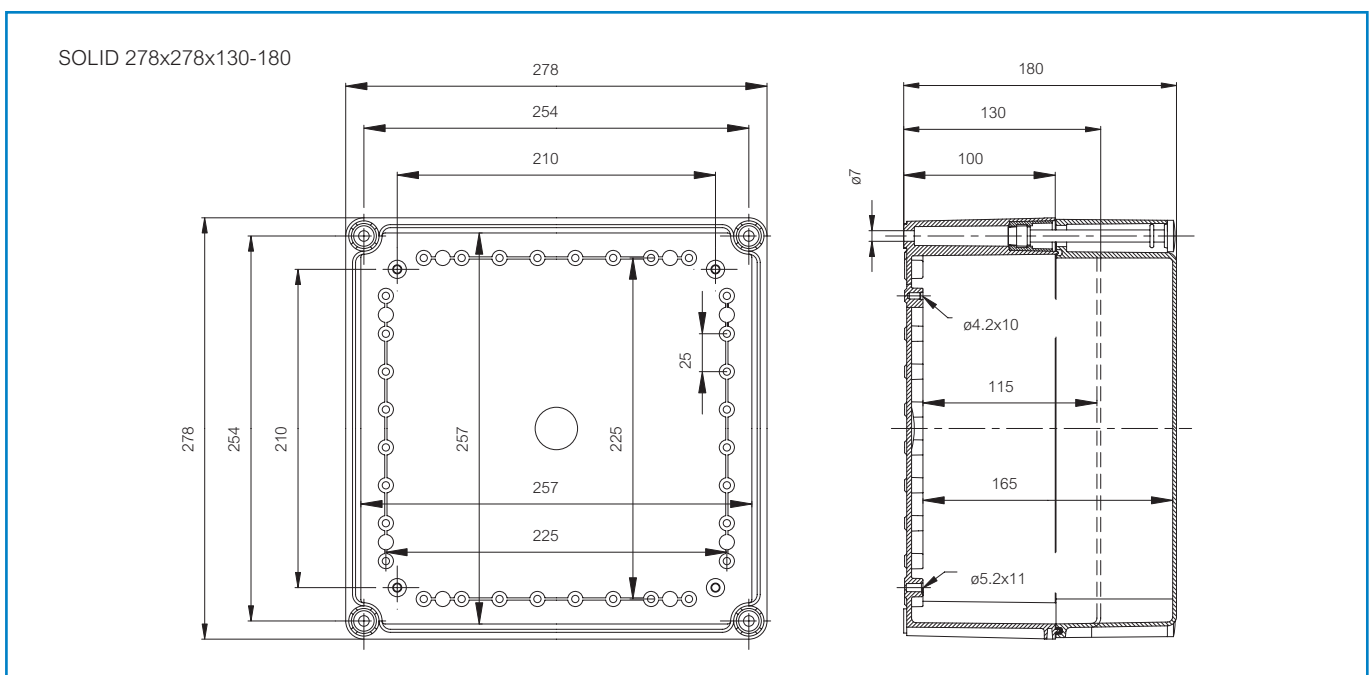

SOLID PC 2828 13 T-2FSH

Order symbol: PC 2828 13 T-2FSH
Product nbr: 2539547
Description: Enclosure, PC
Remarks: Transparent hinged cover

EAN: 6418074052841
EI. number:
Finland: 3435752
Electric No. Sweden: 2539547

Including: Base with screws for mounting plate, cover with PUR gasket and polyamide cover screws.

Dimensions:	Length	Width	Height	Accessories:	
mm:	278	278	130	EKOXT	Mounting plate isolated
inch:	10.9	10.9	5.1	EKV 22	DIN-35 Mounting rail
				EKOZR	Extension frame

Materials:	
Material:	Polycarbonate
Base colour:	RAL 7035 -light grey
Cover screws material:	Polyamide
Cover colour:	Clear transparent
Cover screws colour:	Grey
Gasket material:	Polyurethane

Rating:
Ingress Protection (EN 60529): IP65
Impact Resistance (EN 62262): IK08/IK09
Electrical insulation: Totally insulated
Halogen free (DIN/VDE 0472, Part 815): 1
UV resistance: UL 508
Flammability Rating: UL 746C 5"
Glow Wire Test (IEC 695-2-1) °C: 960

Temperatures:	
Temperature °C (short term):	-40 ... 120 °C
Temperature °C (continuous):	-40 ... 80 °C
Temperature °F (short term):	-40 ... 250 °F
Temperature °F (continuous):	-40 ... 175 °F

Certificates:
SGS Fimko
Gost R

Accessories:	
EKOVT	Mounting plate