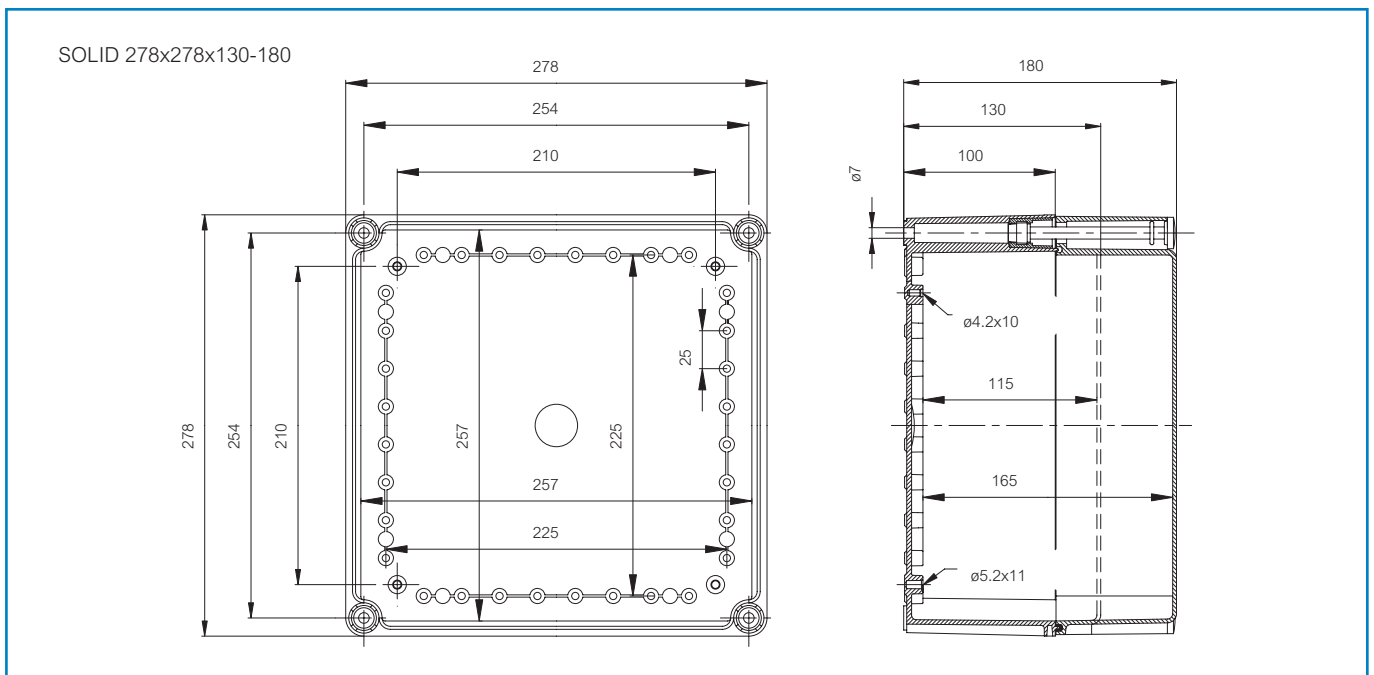

SOLID PC 2828 18 T-2FSH

Order symbol: PC 2828 18 T-2FSH
Product nbr: 2539549
Description: Enclosure, PC
Remarks: Transparent hinged cover

EAN: 6418074052902
EI. number:
Finland: 3435764
Electric No. Sweden: 2539549

Including: Base with screws for mounting plate, cover with PUR gasket and polyamide cover screws.

Dimensions:	Length	Width	Height	Accessories:	
mm:	278	278	180	EKOXT	Mounting plate isolated
inch:	10.9	10.9	7.1	EKV 22	DIN-35 Mounting rail
				EKOZR	Extension frame

Materials:		Rating:
Material:	Polycarbonate	Ingress Protection (EN 60529): IP65
Base colour:	RAL 7035 -light grey	Impact Resistance (EN 62262): IK08/IK09
Cover screws material:	Polyamide	Electrical insulation: Totally insulated
Cover colour:	Clear transparent	Halogen free (DIN/VDE 0472, Part 815): 1
Cover screws colour:	Grey	UV resistance: UL 508
Gasket material:	Polyurethane	Flammability Rating: UL 746C 5"
		Glow Wire Test (IEC 695-2-1) °C: 960

Temperatures:		Certificates:
Temperature °C (short term):	-40 ... 120 °C	SGS Fimko
Temperature °C (continuous):	-40 ... 80 °C	Gost R
Temperature °F (short term):	-40 ... 250 °F	
Temperature °F (continuous):	-40 ... 175 °F	

Accessories:	
EKOVT	Mounting plate