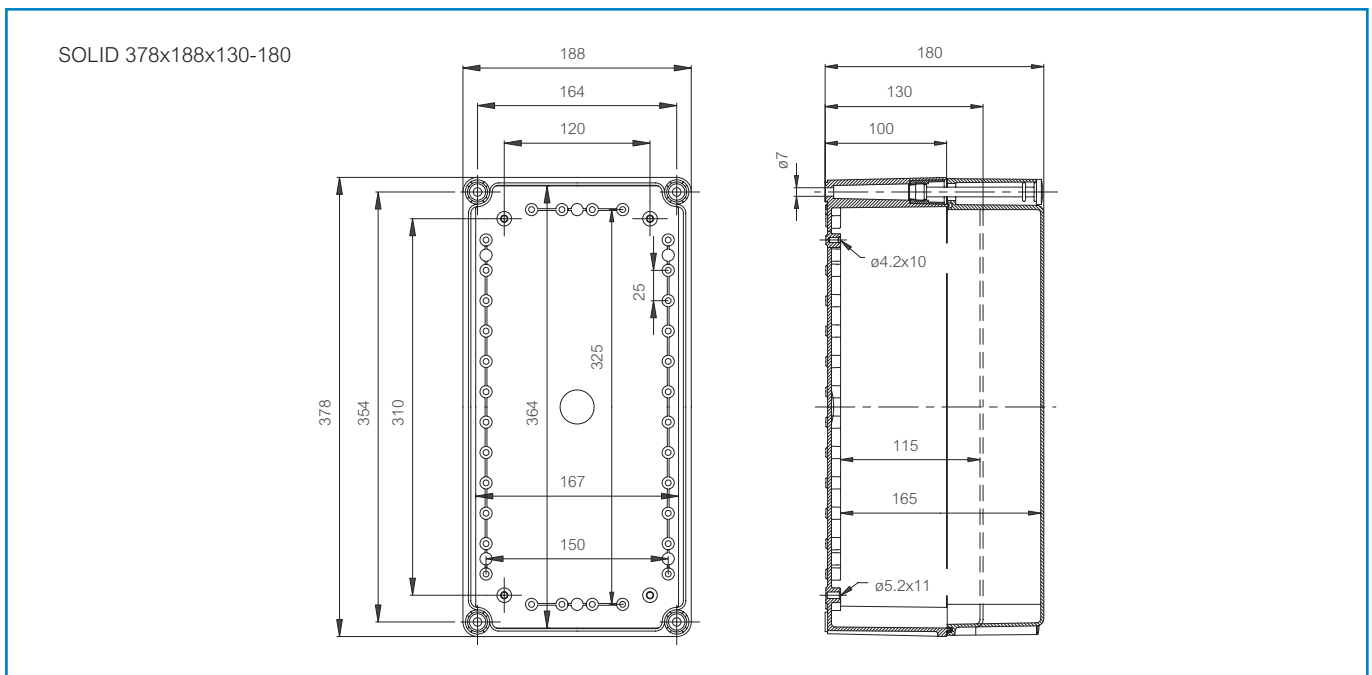

SOLID PC 3819 18 G-2FSH

Sample photo

Order symbol: PC 3819 18 G-2FSH
Product nbr: 2539515
Description: Enclosure, PC
Remarks: Grey hinged cover

EAN: 6418074052797
EI. number:
Finland: 3435738
Electric No. Sweden: 2539515

Including: Base with screws for mounting plate, cover with PUR gasket and polyamide cover screws.

Dimensions:				Accessories:	
	Length	Width	Height		
mm:	378	188	180	EKMXT	Mounting plate isolated
inch:	14.9	7.4	7.1	EKV 12	DIN-35 Mounting rail
Materials:				EKV 32	DIN-35 Mounting rail
Material:	Polycarbonate			EKMZR	Extension frame
Base colour:	RAL 7035 -light grey			Rating:	
Cover screws material:	Polyamide			Ingress Protection (EN 60529): IP65	
Cover colour:	RAL 7035 -light grey			Impact Resistance (EN 62262): IK08/IK09	
Cover screws colour:	Grey			Electrical insulation: Totally insulated	
Gasket material:	Polyurethane			Halogen free (DIN/VDE 0472, Part 815): 1	
Temperatures:				UV resistance: UL 508	
Temperature °C (short term):	-40 ... 120 °C			Flammability Rating: UL 746C 5"	
Temperature °C (continuous):	-40 ... 80 °C			Glow Wire Test (IEC 695-2-1) °C: 960	
Temperature °F (short term):	-40 ... 250 °F			Certificates:	
Temperature °F (continuous):	-40 ... 175 °F			SGS Fimko	
Accessories:				Gost R	
EKMVT	Mounting plate				