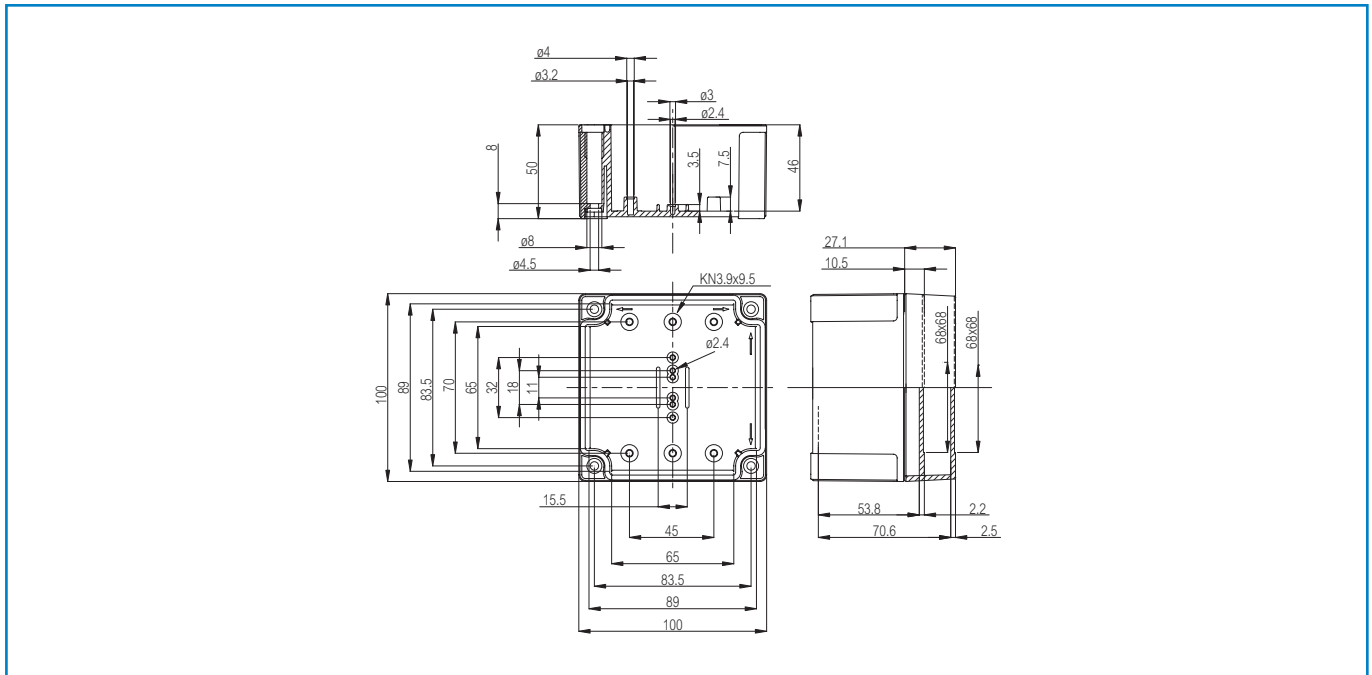

MNX PC 95/60 HG

Order symbol: PC 95/60 HG
Product nbr: 6011331
Description: Enclosure, PC
Remarks: Grey cover

EAN: 6418074054630
EI. number:
Finland: 3421364
Electric No. 8212027721
Denmark:
Electric No. Sweden: 6011331

Including: Base with PUR gasket, screws for mounting plate/DIN-rail and cover with polyamide cover screws.

Dimensions:	Length	Width	Height	Accessories:	
mm:	100	100	60	MIN 8	DIN-15 Mounting rail
inch:	3.9	3.9	2.4	B-3	DIN-35 Mounting rail
				FP 22046	Wall fastening lug (4 pcs)

Materials:		Rating:
Material:	Polycarbonate	Ingress Protection (EN 60529): IP66/IP67
Base colour:	RAL 7035 -light grey	Impact Resistance (EN 62262): IK08
Cover screws material:	Polyamide	Electrical insulation: Totally insulated
Cover colour:	RAL 7035 -light grey	Halogen free (DIN/VDE 0472, Part 815): 1
Cover screws colour:	Grey	UV resistance: UL 508
Gasket material:	Polyurethane	Flammability Rating: UL 746C 5"
		Glow Wire Test (IEC 695-2-1) °C: 960
		NEMA Class: NEMA 1, 4, 4X, 6, 12, 13

Temperatures:		Certificates:
Temperature °C (short term):	-40 ... 120 °C	Germanischer Lloyd (GL)
Temperature °C (continuous):	-40 ... 80 °C	SGS Fimko
Temperature °F (short term):	-40 ... 250 °F	Gost R
Temperature °F (continuous):	-40 ... 175 °F	

Accessories:	
MIV 95	Mounting plate (Galvanized steel)