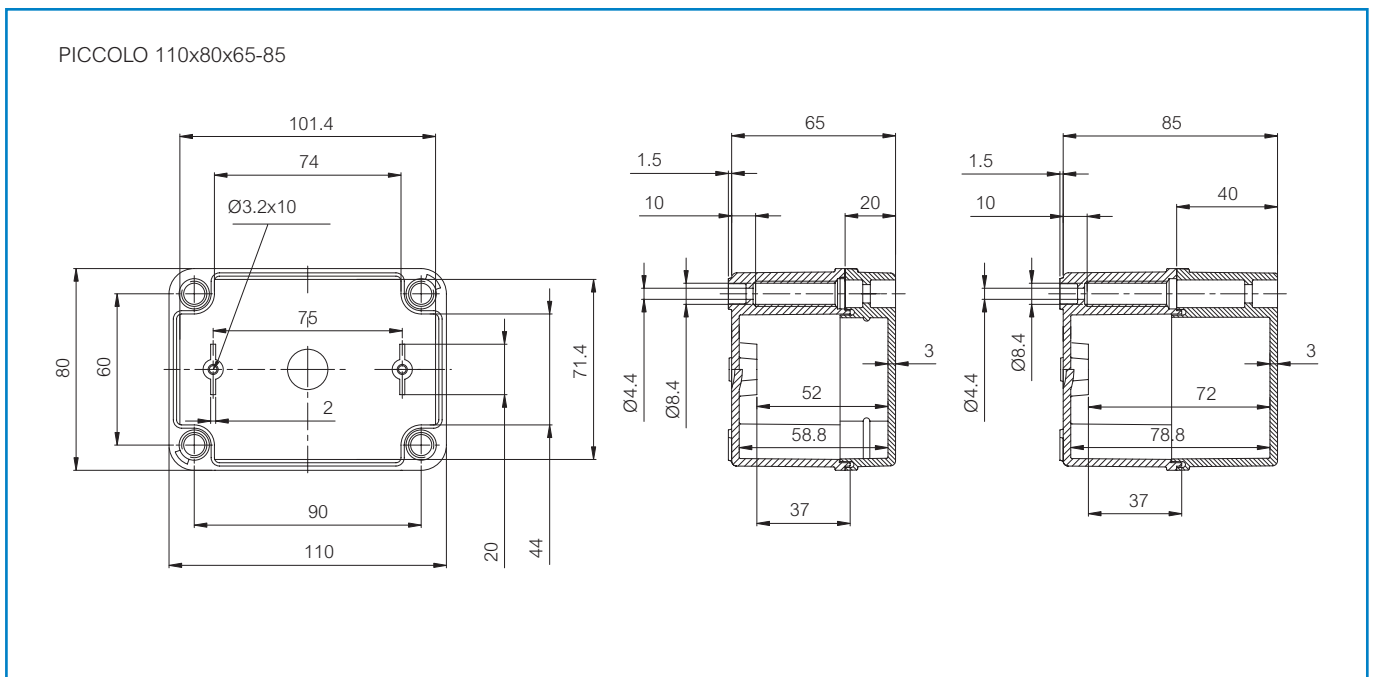

PICCOLO PC B 85 T

Order symbol: PC B 85 T
Product nbr: 8724004
Description: Enclosure, PC
Remarks: Transparent cover

EAN: 6418074001962
EI. number:
Finland: 3423503
Electric No. Denmark: 8212001501
Electric No. Italy: 7202015
Electric No. Sweden: 2536835

Including: Base with screws for mounting plate, cover with PUR gasket and polyamide cover screws.

Dimensions:	Length	Width	Height	Accessories:
mm:	110	80	85	B-3 FP 22040
inch:	4.3	3.1	3.3	DIN-35 Mounting rail Wall fastening lug (2 pcs)

Materials:	Rating:
Material: Polycarbonate	Ingress Protection (EN 60529): IP66/IP67
Base colour: RAL 7035 -light grey	Impact Resistance (EN 62262): IK08
Cover screws material: Polyamide	Electrical insulation: Totally insulated
Cover colour: Clear transparent	Halogen free (DIN/VDE 0472, Part 815): 1
Cover screws colour: Grey	UV resistance: UL 508
Gasket material: Polyurethane	Flammability Rating: UL 746C 5"
	Glow Wire Test (IEC 695-2-1) °C: 960
	NEMA Class: NEMA 1, 4X, 6, 12, 13

Temperatures:	Certificates:
Temperature °C (short term): -40 ... 120 °C	Germanischer Lloyd (GL)
Temperature °C (continuous): -40 ... 80 °C	SGS Fimko
Temperature °F (short term): -40 ... 250 °F	Gost R
Temperature °F (continuous): -40 ... 175 °F	

Accessories:
B-MP Mounting plate