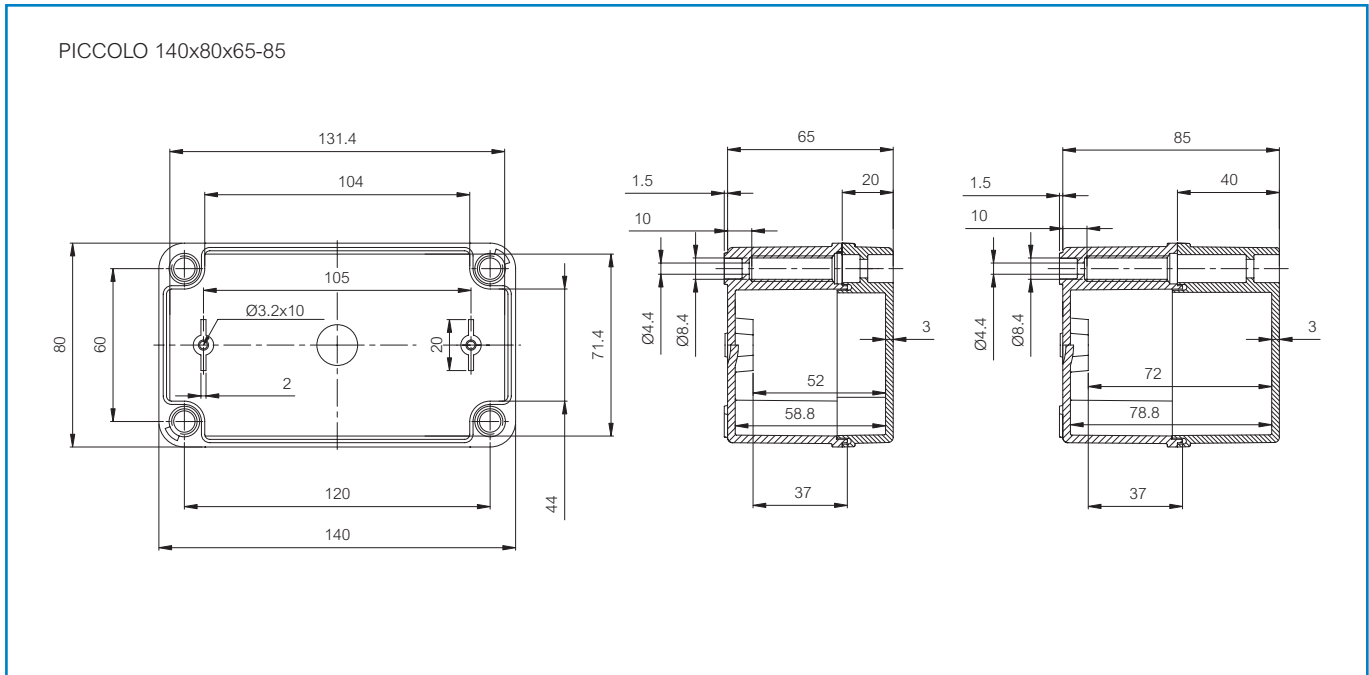

PICCOLO PC C 85 T

Order symbol: PC C 85 T
Product nbr: 8724006
Description: Enclosure, PC
Remarks: Transparent cover

EAN: 6418074002044
El. number:
Finland: 3423507
Electric No. 8212001543
Denmark:
Electric No. Italy: 7202025
Electric No. Sweden: 2536841

Including: Base with screws for mounting plate, cover with PUR gasket and polyamide cover screws.

Dimensions:	Length	Width	Height	Accessories:	
mm:	140	80	85	CHM-3	DIN-35 Mounting rail
inch:	5.5	3.1	3.3	FP 22040	Wall fastening lug (2 pcs)

Materials:		Rating:	
Material:	Polycarbonate	Ingress Protection (EN 60529): IP66/IP67	
Base colour:	RAL 7035 -light grey	Impact Resistance (EN 62262): IK08	
Cover screws material:	Polyamide	Electrical insulation: Totally insulated	
Cover colour:	Clear transparent	Halogen free (DIN/VDE 0472, Part 815): 1	
Cover screws colour:	Grey	UV resistance: UL 508	
Gasket material:	Polyurethane	Flammability Rating: UL 746C 5"	
		Glow Wire Test (IEC 695-2-1) °C: 960	
		NEMA Class: NEMA 1, 4X, 6, 12, 13	

Temperatures:		Certificates:	
Temperature °C (short term):	-40 ... 120 °C	Germanischer Lloyd (GL)	
Temperature °C (continuous):	-40 ... 80 °C	SGS Fimko	
Temperature °F (short term):	-40 ... 250 °F	Gost R	
Temperature °F (continuous):	-40 ... 175 °F		

Accessories:	
C-MP	Mounting plate