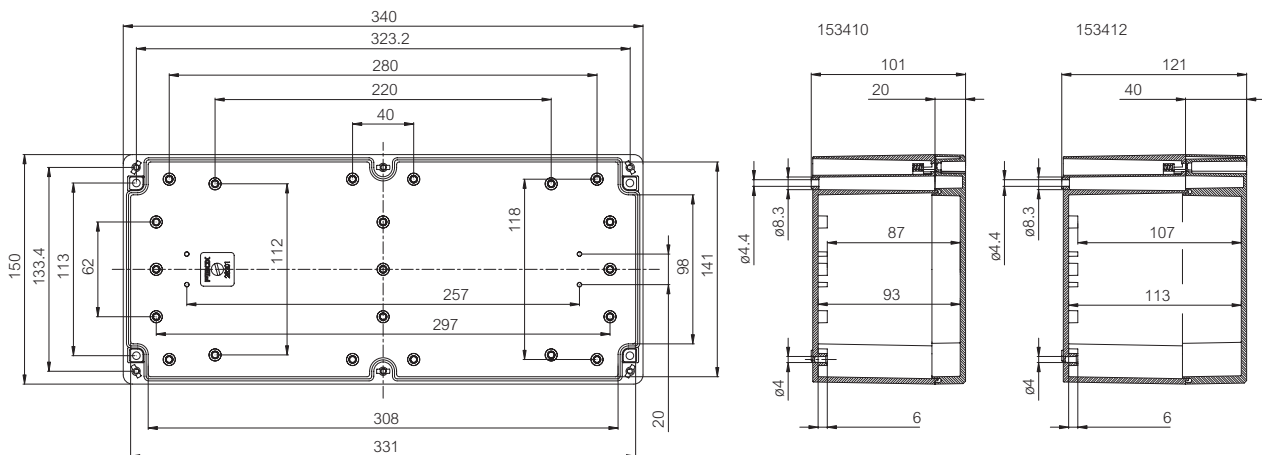

Order symbol: PCT 153412
Product nbr: 7022711
Description: Enclosure, PC
Remarks: Clear transparent cover

EAN: 6418074058669
EI. number:
Finland: 3435412
Electric No. 8212004388
Denmark:
Electric No. Sweden: 7022711

Including: Base with screws for mounting plate/DIN-rail, cover with PUR gasket and stainless steel cover screws.

Dimensions:				Rating:
	Length	Width	Height	
mm:	340	150	121	Ingress Protection (EN 60529): IP66/IP67
inch:	13.4	5.9	4.8	Impact Resistance (EN 62262): IK07/IK08
Materials:				Electrical insulation: Totally insulated
Material:	Polycarbonate			Halogen free (DIN/VDE 0472, Part 815): 1
Base colour:	RAL 7035 -light grey			UV resistance: UL 508
Cover screws material:	Stainless steel			Flammability Rating: UL 746C 5"
Cover colour:	Clear transparent			Glow Wire Test (IEC 695-2-1) °C: 960
Gasket material:	Polyurethane			NEMA Class: NEMA 1, 4, 4X, 12, 13
Temperatures:				Certificates:
Temperature °C (short term):	-40 ... 120 °C			SGS Fimko
Temperature °C (continuous):	-40 ... 80 °C			Gost R
Temperature °F (short term):	-40 ... 250 °F			
Temperature °F (continuous):	-40 ... 175 °F			

EURONORD PC/ABS 340x150x101-121