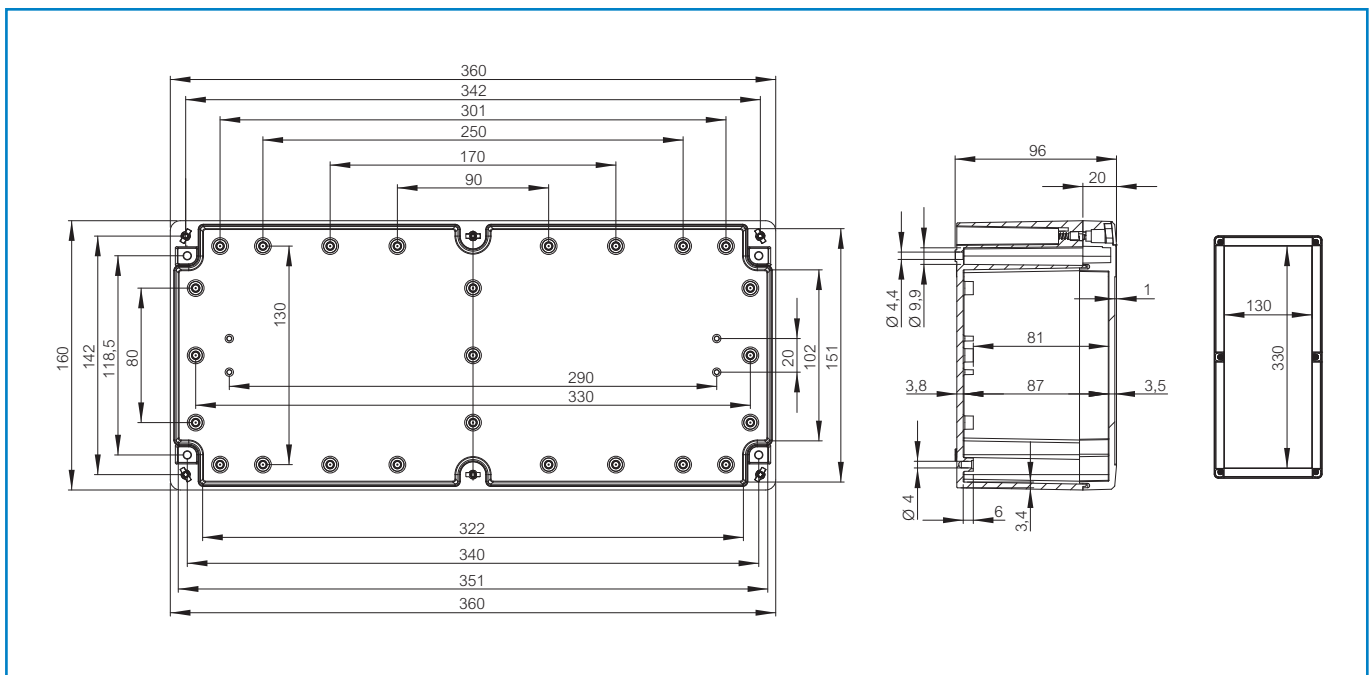

Sample photo

Order symbol: PCTQ3 163610
Product nbr: 7025750
Description: Enclosure, PC
Remarks: Smoked transparent cover (quick-locking)

EAN: 6418074099327
EI. number:
Finland: 3424261

Including: Base with screws for mounting plate/DIN-rail, cover with PUR gasket and quick-locking cover screws.

Dimensions:			Accessories:	
Length	Width	Height		
mm:	360	160	ARM 0615	DIN-15 Mounting rail
inch:	14.2	6.3	DH-3	DIN-35 Mounting rail
			TRH 2036	DIN-35 Mounting rail
			TF 28037	Wall fastening lug (4 pcs)
			TH A	Grey plastic hinges (2 pcs)
			EU 3 QuickLock set 60	QuickLock screws (60 pcs)
			MR 28036EU Set 60	Mounting screws (60 pcs)
			EU 3 Plug set 60/30	EU 3 Cover screw plug set 60/30
			EU 3 Plug set 60/30 BL	EU 3 Cover screw plug set 60/30 black
Materials:			Rating:	
Material:	Polycarbonate		Ingress Protection (EN 60529): IP66/IP67	
Base colour:	RAL 7035 -light grey		Impact Resistance (EN 62262): IK07	
Cover screws material:	Stainless steel		Electrical insulation: Totally insulated	
Cover colour:	Clear transparent		Halogen free (DIN/VDE 0472, Part 815): 1	
Gasket material:	Polyurethane		Glow Wire Test (IEC 695-2-1) °C: 650	
Temperatures:			Certificates:	
Temperature °C (short term):	-40 ... 120 °C		SGS Fimko	
Temperature °C (continuous):	-40 ... 80 °C		Gost R	
Temperature °F (short term):	-40 ... 250 °F			
Temperature °F (continuous):	-40 ... 175 °F			
Accessories:				
TM 1636	Mounting plate			