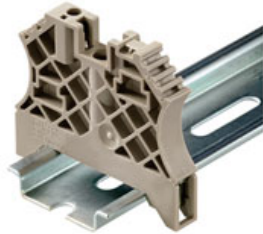

Partition plates for PRV/PPV 8

The partitions for the patch and potential distributors provide a visual barrier for separating functional sections.

The printed versions of the partitions make it easy to quickly identify individual terminal points. This simplifies your work when carrying out maintenance or add-ons.

for TS 35 terminal rail

Weidmüller's range of products includes end brackets that guarantee a permanent, reliable mounting on the terminal rail and prevent sliding. Versions with and without screws are available. The end brackets include marking options, also for group markers, and also a test plug holder.