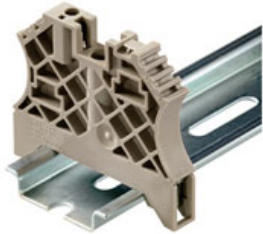

Marker holders for patch distributors and potential distributors

The accessories of the other ranges of modular terminals can also be used for the P-Series in order to reduce the number of variations. The accessories render possible appropriate solutions for all - even non-standard - tasks. The accessories must comply with the same quality standards as the modular terminals themselves.

Weidmüller's range of products includes end brackets that guarantee a permanent, reliable mounting on the terminal rail and prevent sliding. Versions with and without screws are available. The end brackets include marking options, also for group markers, and also a test plug holder.