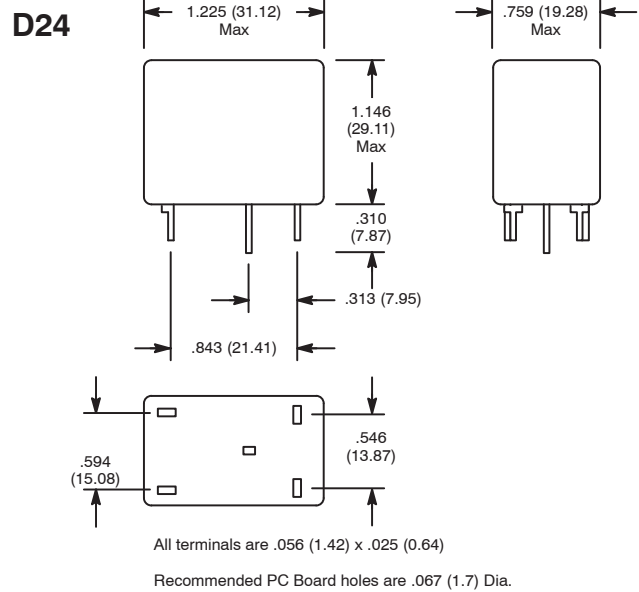

Features

- PC Mountable
- Only 1.1 Cubic Inches
- Long Life
- Low Power Coil Types (L-suffix)

SPDT, 1 Form "C"

DC OPERATED						
NTE Type No.	Nom. Volt.	Contact Arr.	Coil Res. Ohms (Typ)	Nom. Power	Max. Contact Cur. @ 28VDC or 120VAC	Diag No.
R48-5D5-6L	5/6VDC	SPDT	340	110mW	5A	D24
R48-5D5-12L	12VDC	SPDT	1350	100mW	5A	D24
R48-5D5-24L	24VDC	SPDT	5400	100mW	5A	D24
R48-5D10-6	5VDC	SPDT	100	110mW	10A	D24
R48-5D10-12	12VDC	SPDT	600	110mW	10A	D24
R48-5D10-24	24VDC	SPDT	2400	250mW	10A	D24

R48 Series

Miniature, General Purpose, 5 Amp & 10 Amp, DC, SPDT Relays for TV Remote Control, Burglar Alarms, Timers, Garage Door Openers.

Electrical Specifications

Contact

Rating: 5 Amp 120/240 VAC
10 Amp 28 VDC resistive load
Material: Silver, gold plated
(R48-5D5-12L, R48-5D5-24L, R48-5D10-24)
Silver alloy
(R48-5D5-6L, R48-5D10-6, R48-5D10-12)

Coil

Coil Voltages: See Chart
Pick-up Voltages: 80% of nominal Coil Vltg.
Drop-out Voltages: 10% of actual pick-up (min.)
Resistance: See Chart

Operational Characteristics

Timing Value **Operate Time:** 25 mS
Release Time: 3 mS typ.

Operating: -55 C to +85 C
Soldering: 270 C (518 F) max
Life
Mechanical: 10,000,000 operations
Weight
Std: 1.5 oz (42 grams) approx

X-ON Electronics

Largest Supplier of Electrical and Electronic Components