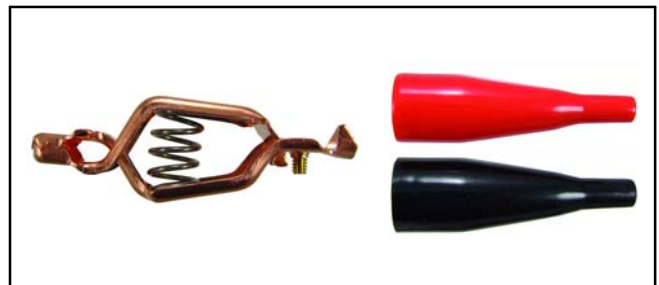

Solid Copper Auto Clip, 75 Amp

Features

- Teeth Mesh Fully on 3 Sides
- Crimp or Screw Connection
- Overall Length: 3.000" (76.2mm)
- Jaw Opening: .750" (19.0mm)

NTE Type No.	Description
72-118	Auto Test Clip

72-117 Series Kits

Features

- 40 Amp Steel Auto Clip
- Flexible PVC Composition Insulator

NTE Type No.	Kit Contains
72-117-KIT1	1 Pair of 72-117 Steel Auto Clips 1 Pair of 72-119-0 Black Insulators
72-117-KIT2	1 Pair of 72-117 Steel AutoClips 1 Pair of 72-119-2 Red Insulators
NEW 72-117-KIT3	1 Pair of 72-117 Steel Auto Clips 1 Each of 72-119-0 (Black) and 72-119-2 (Red) Insulators

72-118 Series Kits

Features

- 75 Amp Solid Copper Auto Clip
- Flexible PVC Composition Insulator

NTE Type No.	Kit Contains
72-118-KIT1	1 Pair of 72-118 Solid Copper Auto Clips 1 Pair of 72-119-0 Black Insulators
72-118-KIT2	1 Pair of 72-118 Solid Copper AutoClips 1 Pair of 72-119-2 Red Insulators
NEW 72-118-KIT3	1 Pair of 72-118 Solid Copper Auto Clips 1 Each of 72-119-0 (Black) and 72-119-2 (Red) Insulators