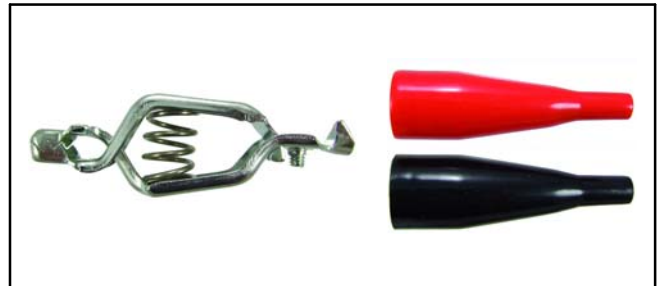

Solid Copper Auto Clip, 75 Amp

Features

- Teeth Mesh Fully on 3 Sides
- Crimp or Screw Connection
- Overall Length: 3.000" (76.2mm)
- Jaw Opening: .750" (19.0mm)

NTE Type No.	Description
72-118	Auto Test Clip

PVC Insulator

Features

- Fits 72-116, 72-117, & 72-118
- Flexible PVC Composition
- Overall Length: 3.800" (96.5mm)

NTE Type No.	Description
72-119-0	PVC Insulator for 72-116, 72-117, & 72-118, Black
72-119-2	PVC Insulator for 72-116, 72-117, & 72-118, Red
NEW 72-119-4	PVC Insulator for 72-116, 72-117, & 72-118, Yellow
NEW 72-119-5	PVC Insulator for 72-116, 72-117, & 72-118, Green
NEW 72-119-6	PVC Insulator for 72-116, 72-117, & 72-118, Blue
NEW 72-119-9	PVC Insulator for 72-116, 72-117, & 72-118, White

72-117 Series Kits

Features

- 40 Amp Steel Auto Clip
- Flexible PVC Composition Insulator

NTE Type No.	Kit Contains
72-117-KIT1	1 Pair of 72-117 Steel Auto Clips 1 Pair of 72-119-0 Black Insulators
72-117-KIT2	1 Pair of 72-117 Steel AutoClips 1 Pair of 72-119-2 Red Insulators
NEW 72-117-KIT3	1 Pair of 72-117 Steel Auto Clips 1 Each of 72-119-0 (Black) and 72-119-2 (Red) Insulators

72-118 Series Kits

Features

- 75 Amp Solid Copper Auto Clip
- Flexible PVC Composition Insulator

NTE Type No.	Kit Contains
72-118-KIT1	1 Pair of 72-118 Solid Copper Auto Clips 1 Pair of 72-119-0 Black Insulators
72-118-KIT2	1 Pair of 72-118 Solid Copper AutoClips 1 Pair of 72-119-2 Red Insulators
NEW 72-118-KIT3	1 Pair of 72-118 Solid Copper Auto Clips 1 Each of 72-119-0 (Black) and 72-119-2 (Red) Insulators