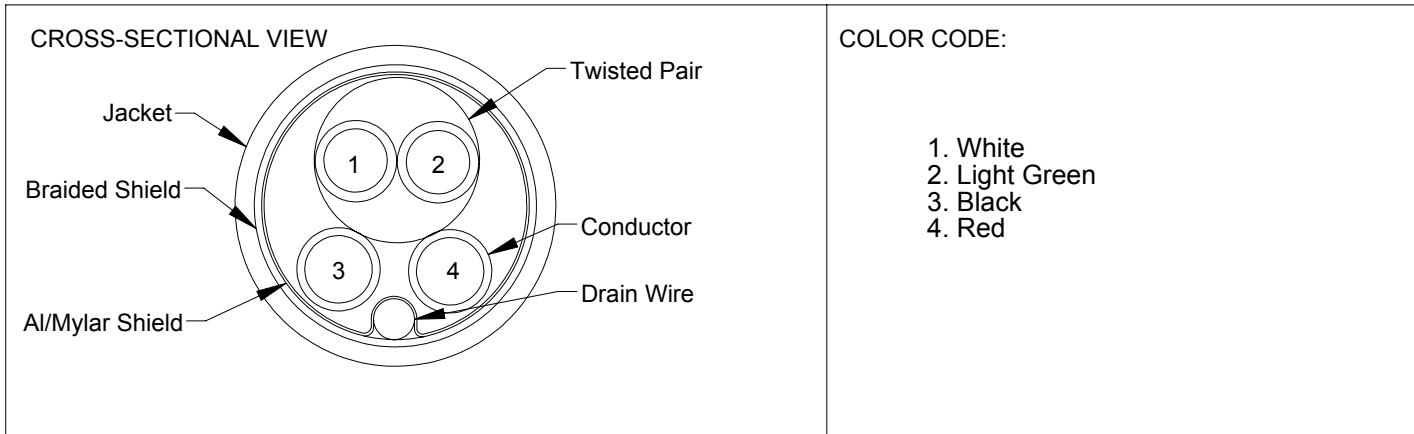

MODEL NO.	LENGTH
CBL-USB2-2824-100	100 FEET
CBL-USB2-2824-500	500 FEET
CBL-USB2-2824-1000	1000 FEET

USB BULK CABLE SPECIFICATION

		Twisted Pair	Conductors
CONDUCTORS	CONDUCTOR SIZE, IN [MM]	28AWG 7X .005 [7X .127]	24AWG 7X .008 [7X .2]
	MATERIAL	TINNED COPPER STRANDED	TINNED COPPER STRANDED
INSULATION	MATERIAL	POLYOLEFIN	SR-PVC
	DIAMETER, IN [MM]	.030 ± .003 [.76 ± .08]	.043 ± .003 [1.10 ± .08]
JACKET	MATERIAL	PVC	
	DIAMETER, IN [MM]	.177 ± .006 [4.5 ± 0.15]	
	COLOR	BLACK	
FOIL SHIELD	MATERIAL	ALUMINUM MYLAR	
	COVERAGE	125%	
BRAID	MATERIAL	TINNED COPPER	
	COVERAGE	65%	
DRAIN WIRE	CONDUCTOR SIZE, IN [MM]	28AWG 7X .005 [7X .127]	
	MATERIAL	TINNED COPPER STRANDED	
MARKING	L-COM  AWM 2725 60°C 30V VW-1 USB CABLE REV. 2.0 28AWG/1P 24AWG/2C Exxxxx		
	COLOR	WHITE	
<b>ELECTRICAL PROPERTIES</b>			
VOLTAGE RATING		30V	
TEMPERATURE RATING		60°C	
CONDUCTOR RESISTANCE		28AWG: 237 OHMS/KM AT 20°C MAX 24AWG: 93 OHMS/KM AT 20°C MAX	
<b>CABLE TO BE RoHS COMPLIANT</b>			