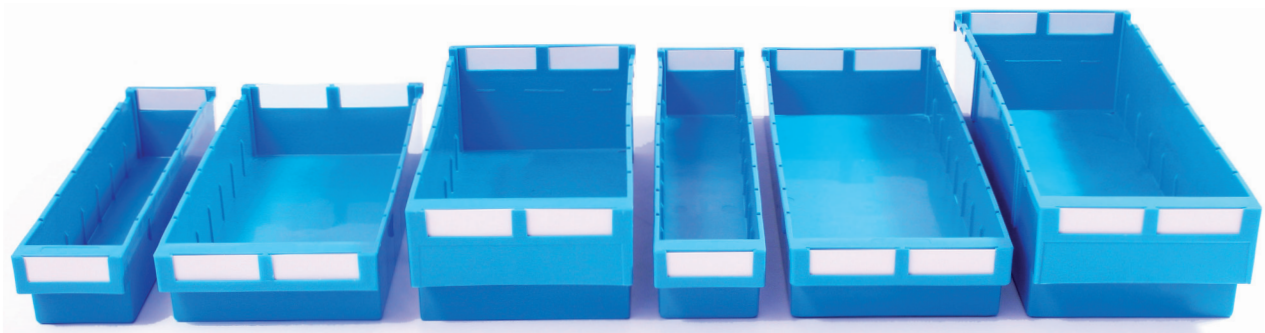

# Linbin (VTO) Trays

- Designed to fit automated carousel machines or close picking shelves
- Manufactured from tough polypropylene for long life
- Can fit up to 8 dividers creating 9 compartments
- Optional wire end stops to prevent travel beyond shelf edge

## Linbin Trays

Size	Length	Width	Height	Quantity	Order Code
1	400mm	94mm	80mm	20	VTOPK1
2	400mm	188mm	80mm	10	VTOPK2
3	400mm	188mm	115mm	10	VTOPK3
4	500mm	94mm	80mm	20	VTOPK4
5	500mm	188mm	80mm	10	VTOPK5
6	500mm	188mm	115mm	10	VTOPK6

Each pack is supplied with 40 labels

## Linbin Tray Dividers

Fits trays	Quantity	Order Code
VTOPK1/VTOPK4	20	VTPART1
VTOPK2/VTOPK5	10	VTPART2
VTOPK3/VTOPK6	10	VTPART3

Each pack is supplied with 20 labels