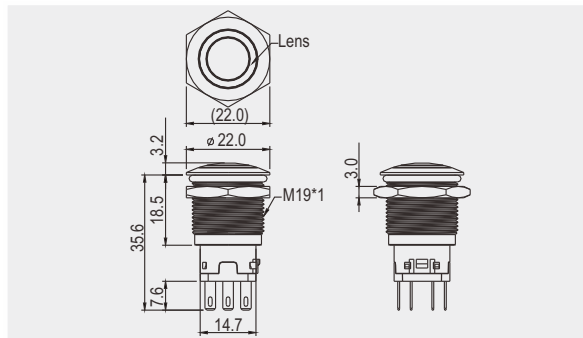

R13 PUSH SWITCH

Auto power cables and accessories

R13-564A

NEW

0.5mA 12V DC 1mA 30V DC
Contact resistance
50mΩ Max(Au plated contacts)
Insulation resistance
DC 500V 100MΩ Min
Dielectric strength
AC 1000V 1 minute
Cut-out

FEATURES

- MATERIAL: Frame is sn plated brass. Plunger are nylon(UL flame: 94V-2). Terminals are au plated brass.
- Mounted by screws.

R13-564A

* ( ) =momentary

R13-565

Rating
6A 125V AC, 3A 250V AC 10A 14V DC, 5A 28V DC
Contact resistance
50mΩ Max
Insulation resistance
DC 500V 100MΩ Min
Dielectric strength
AC 500V 1 minute
Cut out

FEATURES

- MATERIAL: Housing is nylon (UL flame: 94V-2). Bottom are PBT. Lens are PC.
- Mounted by screws.
- LED independent.

R13-565