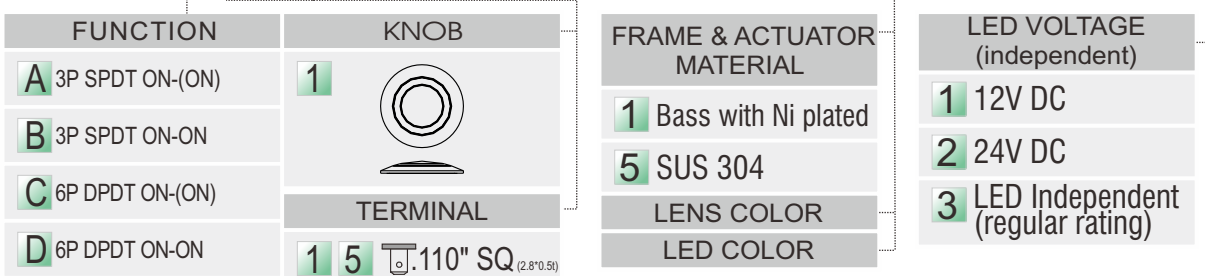

R13 PUSH SWITCH

Auto power cables and accessories

R13-564A

NEW

0.5mA 12V DC 1mA 30V DC
Contact resistance
50mΩ Max(Au plated contacts)
Insulation resistance
DC 500V 100MΩ Min
Dielectric strength
AC 1000V 1 minute
Cut-out

FEATURES

- MATERIAL: Frame is sn plated brass. Plunger are nylon(UL flame: 94V-2). Terminals are au plated brass.
- Mounted by screws.

R13-564A

* ( ) =momentary

R13-565

Rating
6A 125V AC, 3A 250V AC 10A 14V DC, 5A 28V DC
Contact resistance
50mΩ Max
Insulation resistance
DC 500V 100MΩ Min
Dielectric strength
AC 500V 1 minute
Cut out

FEATURES

- MATERIAL: Housing is nylon (UL flame: 94V-2). Bottom are PBT. Lens are PC.
- Mounted by screws.
- LED independent.

R13-565