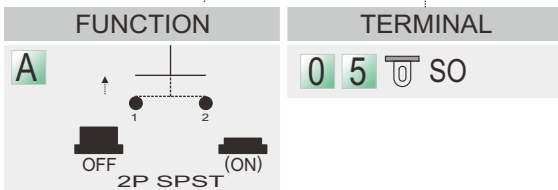

R13 PUSH SWITCH

Auto power cables and accessories

R13-564A

NEW

0.5mA 12V DC 1mA 30V DC
Contact resistance
50mΩ Max(Au plated contacts)
Insulation resistance
DC 500V 100MΩ Min
Dielectric strength
AC 1000V 1 minute
Cut-out

FEATURES

- MATERIAL: Frame is sn plated brass. Plunger are nylon(UL flame: 94V-2). Terminals are au plated brass.
- Mounted by screws.

R13-564A

* ( ) =momentary

R13-565

Rating
6A 125V AC, 3A 250V AC 10A 14V DC, 5A 28V DC
Contact resistance
50mΩ Max
Insulation resistance
DC 500V 100MΩ Min
Dielectric strength
AC 500V 1 minute
Cut out

FEATURES

- MATERIAL: Housing is nylon (UL flame: 94V-2). Bottom are PBT. Lens are PC.
- Mounted by screws.
- LED independent.

R13-565