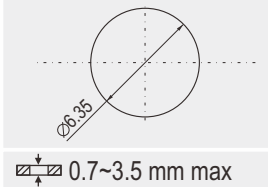

FEATURES

- MATERIAL: Frame is sn plated brass. Plunger are nylon(UL flame: 94V-2). Terminals are au plated brass.
- Mounted by screws.