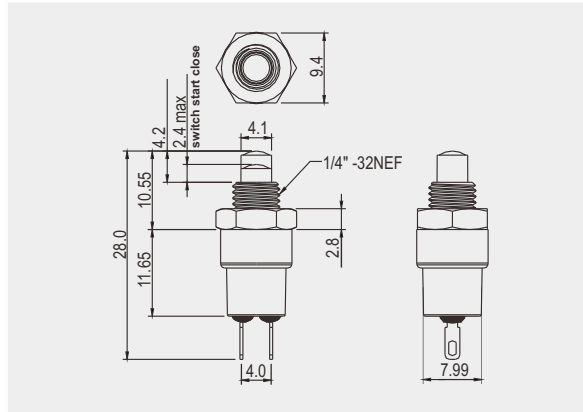

## R13-564A

NEW

|                              |
|------------------------------|
| 0.5mA 12V DC<br>1mA 30V DC   |
| Contact resistance           |
| 50mΩ Max(Au plated contacts) |
| Insulation resistance        |
| DC 500V 100MΩ Min            |
| Dielectric strength          |
| AC 1000V 1 minute            |
| Cut-out                      |

### FEATURES

- \* MATERIAL: Frame is sn plated brass. Plunger are nylon(UL flame: 94V-2). Terminals are au plated brass.
- \* Mounted by screws.