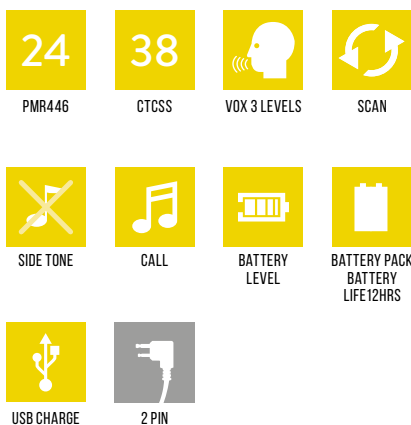

### CHIC AND FULL OF FEATURES, GREY IN BLISTER OR YELLOW IN THE "ADVENTURE" VERSION IN FULL OPTIONAL VALIBOX

**Version:** PMR446  
**Colour:** Blister Black/Metallic Grey  
 Valibox Black/Yellow  
**Channels:** 8 + 16 preprogrammed  
**Tones:** 38 CTCSS

#### FEATURES

- Communications up to 8 Km \*
- Rechargeable via USB
- Side tone: end transmission tone muffler
- Keypad lock
- Auto power save: automatic battery saving
- Low battery indicator
- VOX with 3 levels of sensitivity
- CALL
- SCAN
- Power supply: Rechargeable battery pack (up to 12 hours' battery life)
- 2-pin accessory jack/USB for charging