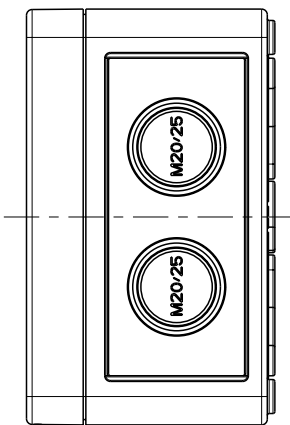

3:10

C - C

Ansicht ohne Deckel
view without cover

3:10

Fehlende Maße können dem Massblatt M-TK-1111 entnommen werden
missing size can be taken from the dimensional sheet M-TK-1111

Schutzvermerk ISO 16016 beachten. Refer to protection notice ISO 16016. Maßstab: 1:2

	Massblatt	
	RKK 4/12-4x12 ²	
0 Freigabe 07.04.16	M-RKK 4/12-4x12 ²	

X-ON Electronics

Largest Supplier of Electrical and Electronic Components

Click to view similar products for [Electrical Enclosures](#) category: