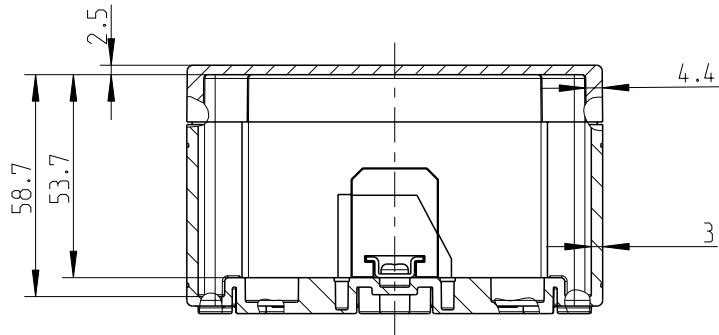

3:10

C - C

Ansicht ohne Deckel
view without cover

3:10

Fehlende Maße können dem Massblatt M-TK-1111 entnommen werden
missing size can be taken from the dimensional sheet M-TK-1111

Schutzvermerk ISO 16016 beachten. Refer to protection notice ISO 16016. Maßstab: 1:2

	Massblatt	
	RKK 4/12-4x12 ²	
0 Freigabe 07.04.16	M-RKK 4/12-4x12 ²	

X-ON Electronics

Largest Supplier of Electrical and Electronic Components

Click to view similar products for [Electrical Enclosures](#) category: