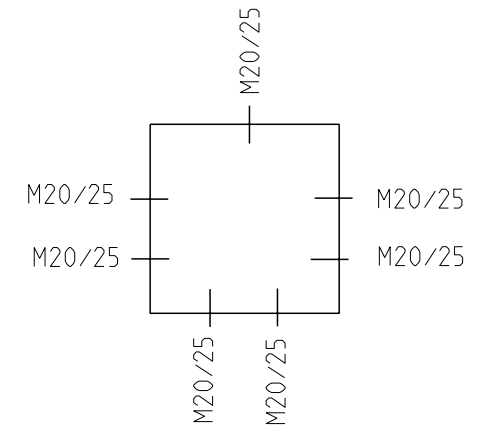

3:10

C - C

Ansicht ohne Deckel
view without cover

3:10

Fehlende Maße können dem Massblatt M-TK-1111 entnommen werden
missing size can be taken from the dimensional sheet M-TK-1111

Schutzvermerk ISO 16016 beachten. Refer to protection notice ISO 16016. Maßstab: 1:2

	Massblatt	
	RKK 4/12-4x12 ²	
0 Freigabe 07.04.16	M-RKK 4/12-4x12 ²	

X-ON Electronics

Largest Supplier of Electrical and Electronic Components

Click to view similar products for [Electrical Enclosures](#) category: