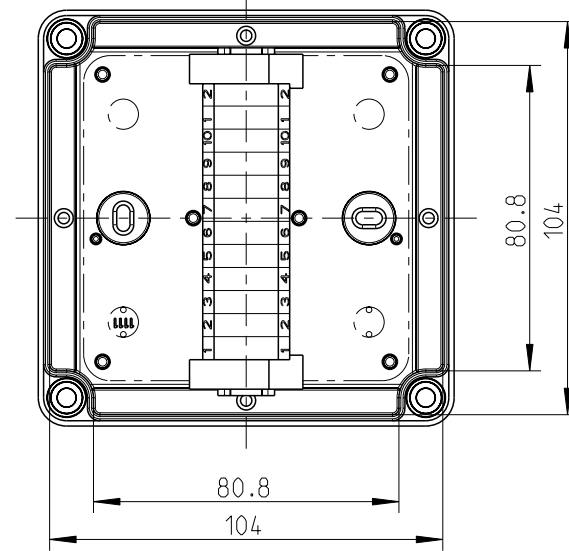

3:10

C - C

Ansicht ohne Deckel
view without cover

3:10

Fehlende Maße können dem Massblatt M-TK-1111 entnommen werden
missing size can be taken from the dimensional sheet M-TK-1111

Schutzvermerk ISO 16016 beachten. Refer to protection notice ISO 16016. Maßstab: 1:2

	Massblatt	
	RKK 4/12-4x12 ²	
0 Freigabe 07.04.16	M-RKK 4/12-4x12 ²	

X-ON Electronics

Largest Supplier of Electrical and Electronic Components

Click to view similar products for [Electrical Enclosures](#) category: