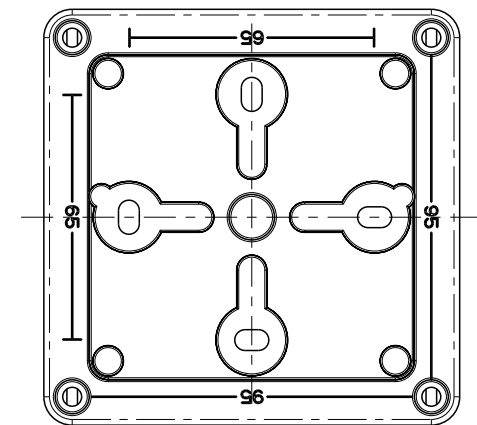

3:10

C - C

Ansicht ohne Deckel
view without cover

3:10

Fehlende Maße können dem Massblatt M-TK-1111 entnommen werden
missing size can be taken from the dimensional sheet M-TK-1111

Schutzvermerk ISO 16016 beachten. Refer to protection notice ISO 16016. Maßstab: 1:2

	Massblatt	
	RKK 4/12-4x12 ²	
0 Freigabe 07.04.16	M-RKK 4/12-4x12 ²	

X-ON Electronics

Largest Supplier of Electrical and Electronic Components

Click to view similar products for [Electrical Enclosures](#) category: