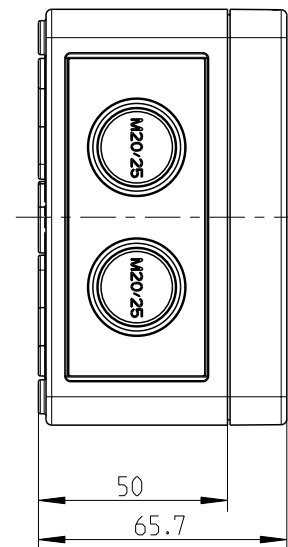

3:10

C - C

Ansicht ohne Deckel
view without cover

3:10

Fehlende Maße können dem Massblatt M-TK-1111 entnommen werden
missing size can be taken from the dimensional sheet M-TK-1111

Schutzvermerk ISO 16016 beachten. Refer to protection notice ISO 16016. Maßstab: 1:2

	Massblatt	
	RKK 4/12-4x12 ²	
0 Freigabe 07.04.16	M-RKK 4/12-4x12 ²	

X-ON Electronics

Largest Supplier of Electrical and Electronic Components

Click to view similar products for [Electrical Enclosures](#) category: