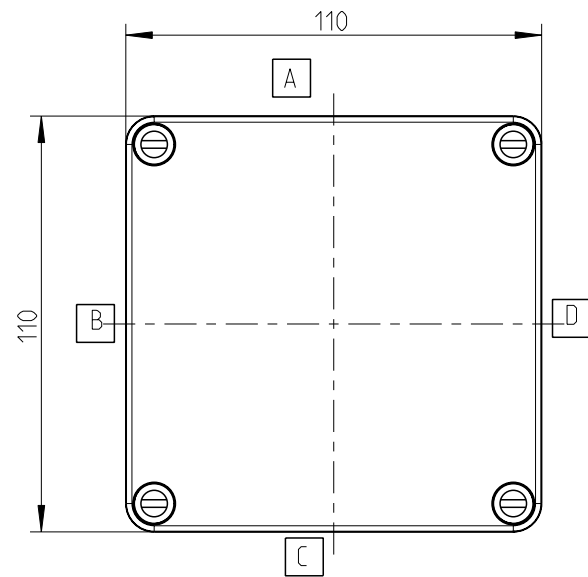

3:10

C - C

Ansicht ohne Deckel
view without cover

3:10

Fehlende Maße können dem Massblatt M-TK-1111 entnommen werden
missing size can be taken from the dimensional sheet M-TK-1111

Schutzvermerk ISO 16016 beachten. Refer to protection notice ISO 16016. Maßstab: 1:2

	Massblatt	
	RKK 4/12-4x12 ²	
0 Freigabe 07.04.16	M-RKK 4/12-4x12 ²	

X-ON Electronics

Largest Supplier of Electrical and Electronic Components

Click to view similar products for [Electrical Enclosures](#) category: