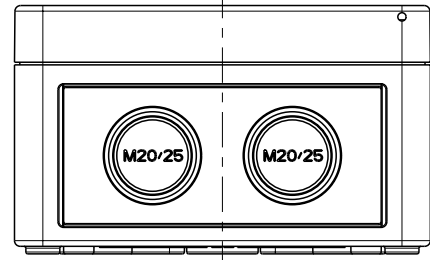

3:10

C - C

Ansicht ohne Deckel
view without cover

3:10

Fehlende Maße können dem Massblatt M-TK-1111 entnommen werden
missing size can be taken from the dimensional sheet M-TK-1111

Schutzvermerk ISO 16016 beachten. Refer to protection notice ISO 16016. Maßstab: 1:2

	Massblatt	
	RKK 4/12-4x12 ²	
0 Freigabe 07.04.16	M-RKK 4/12-4x12 ²	

X-ON Electronics

Largest Supplier of Electrical and Electronic Components

Click to view similar products for [Electrical Enclosures](#) category: