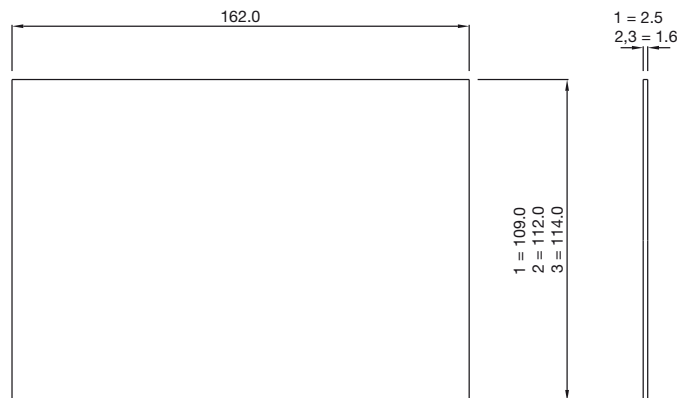

GASKET SLOT
RAINURE POUR JOINT

SELF-THREADING M3 BOLT
VIS M3 AUTOTARAUEUSES

COVER
BOUCHON

1, 2 & 3 CARD DIMENSIONS
DIMENSIONS CARTES 1, 2 & 3