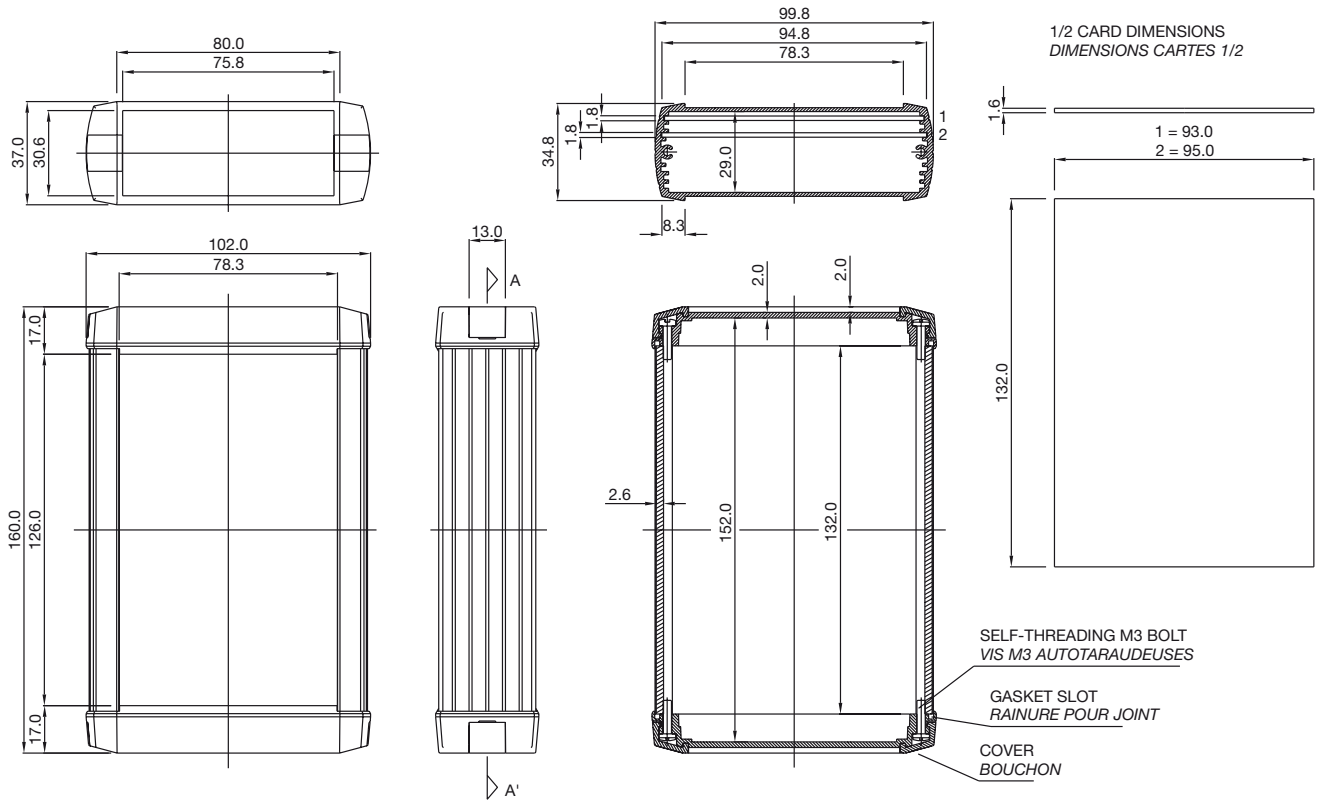

**50**

31150001, 31150201

**50**

31150002, 31150202

31150003, 31150203

31150004, 31150204

GASKET SLOT  
RAINURE POUR JOINT

SELF-THREADING M3 BOLT  
VIS M3 AUTOTARAUEUSES

COVER  
BOUCHON

1, 2 & 3 CARD DIMENSIONS  
DIMENSIONS CARTES 1, 2 & 3

1, 2 & 3 CARD DIMENSIONS  
DIMENSIONS CARTES 1, 2 & 3