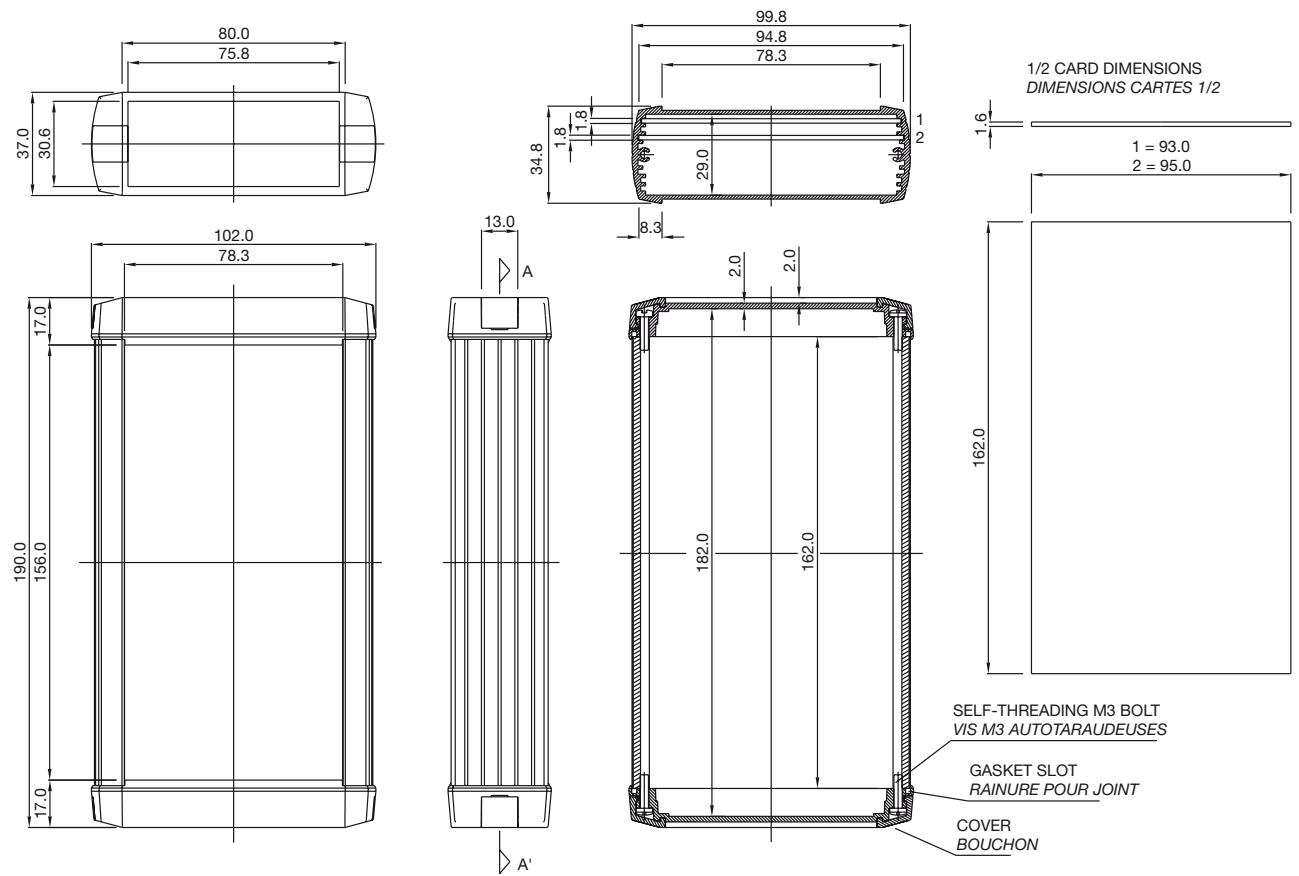

**50**

31150001, 31150201

**50**

31150002, 31150202

31150003, 31150203

31150004, 31150204

GASKET SLOT  
RAINURE POUR JOINT

SELF-THREADING M3 BOLT  
VIS M3 AUTOTARAUEUSES

COVER  
BOUCHON

1, 2 & 3 CARD DIMENSIONS  
DIMENSIONS CARTES 1, 2 & 3

1, 2 & 3 CARD DIMENSIONS  
DIMENSIONS CARTES 1, 2 & 3