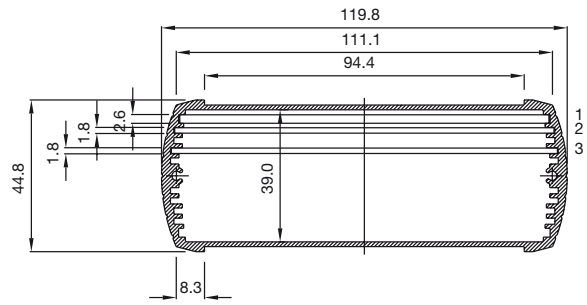

**50**

31150001, 31150201

**50**

31150002, 31150202

31150003, 31150203

31150004, 31150204

GASKET SLOT  
RAINURE POUR JOINT

SELF-THREADING M3 BOLT  
VIS M3 AUTOTARAUEUSES

COVER  
BOUCHON

1, 2 & 3 CARD DIMENSIONS  
DIMENSIONS CARTES 1, 2 & 3

1, 2 & 3 CARD DIMENSIONS  
DIMENSIONS CARTES 1, 2 & 3