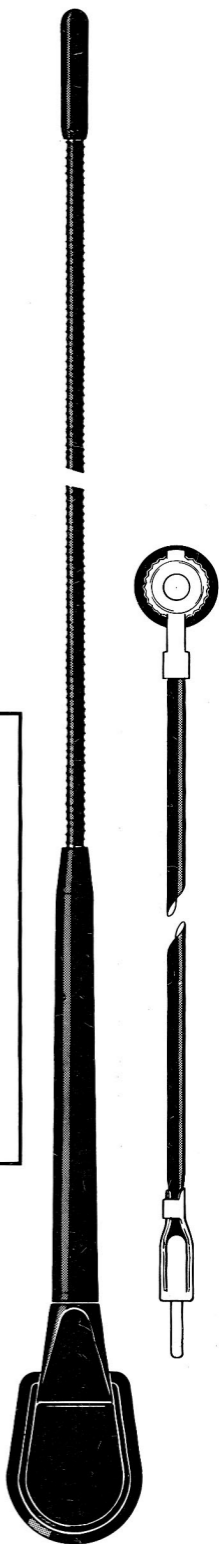

125

TVRS SPECIAL PEUGEOT

UNIVERSAL
RENAULT-PEUGEOT
ROOF MOUNT AERIAL

CAPACITY	65pF±10%
AERIAL ROD	FIBERGLASS/ COPPER COIL
TREATMENT	BLACK CHROMED
CABLE LENGTH	230 cm
SECTIONS	1
SPECIAL BASE	DIE CAST ZAMAK
REMOVABLE FOR	CAR-WASH
INCLINATION	0° ±55°