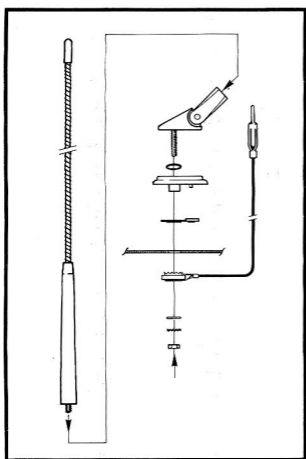

125

TVRS SPECIAL PEUGEOT

UNIVERSAL
RENAULT-PEUGEOT
ROOF MOUNT AERIAL

CAPACITY	65pF±10%
AERIAL ROD	FIBERGLASS/ COPPER COIL
TREATMENT	BLACK CHROMED
CABLE LENGTH	230 cm
SECTIONS	1
SPECIAL BASE	DIE CAST ZAMAK
REMOVABLE FOR	CAR-WASH
INCLINATION	0° ±55°