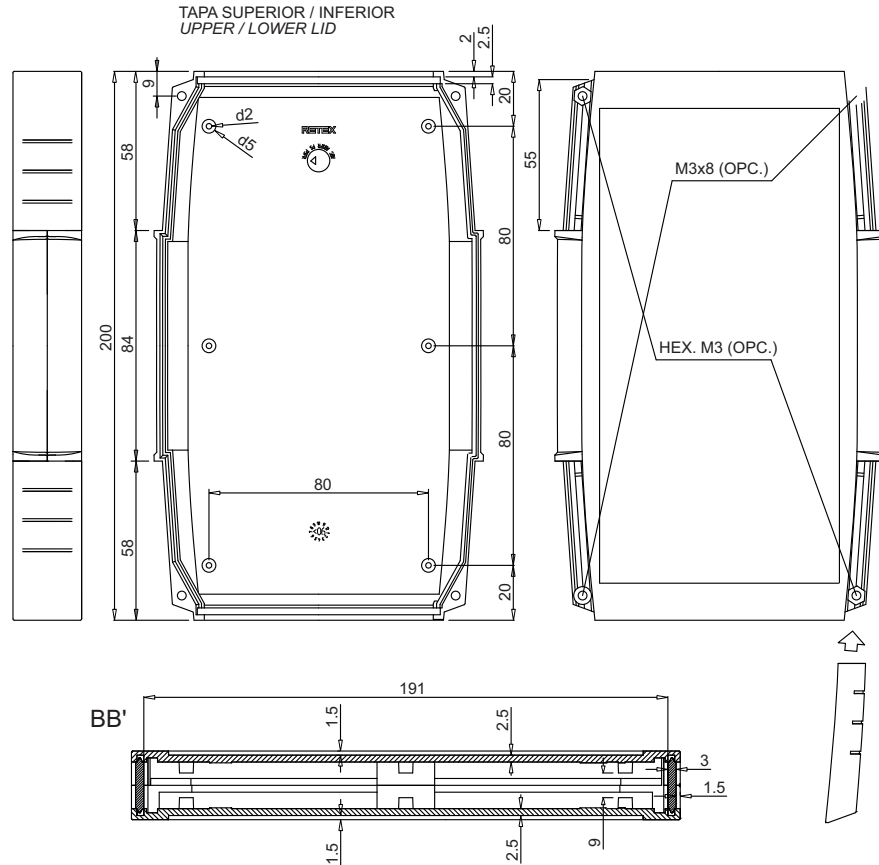

TAPA SUPERIOR / INFERIOR
UPPER / LOWER LID

TAPA INFERIOR
LOWER LID

33133005

33133006

X-ON Electronics

Largest Supplier of Electrical and Electronic Components

Click to view similar products for [Enclosures, Boxes, & Cases](#) category: