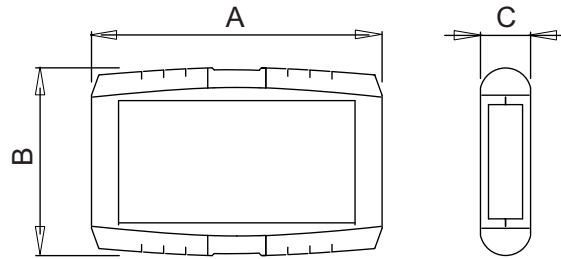

- Other colours.

(For other options ask your distributor).

Caja con cantoneras
Enclosure with corners

Code	A	B	C	Descripción / Description	Caja / Enclosure Color /Colour	Cantoneras/ Cornes Color/Colour
					Gris claro / Light grey RAL 7035	Gris/ Grey RAL7001
33133001	145	95	25	Caja con cantoneras Enclosure with corners	*	*
33133002	145	95	35	Caja con cantoneras Enclosure with corners	*	*
33133003	185	110	25	Caja con cantoneras Enclosure with corners	*	*
33133004	185	110	35	Caja con cantoneras Enclosure with corners	*	*
33133005	200	120	25	Caja con cantoneras Enclosure with corners	*	*
33133006	200	120	35	Caja con cantoneras Enclosure with corners	*	*