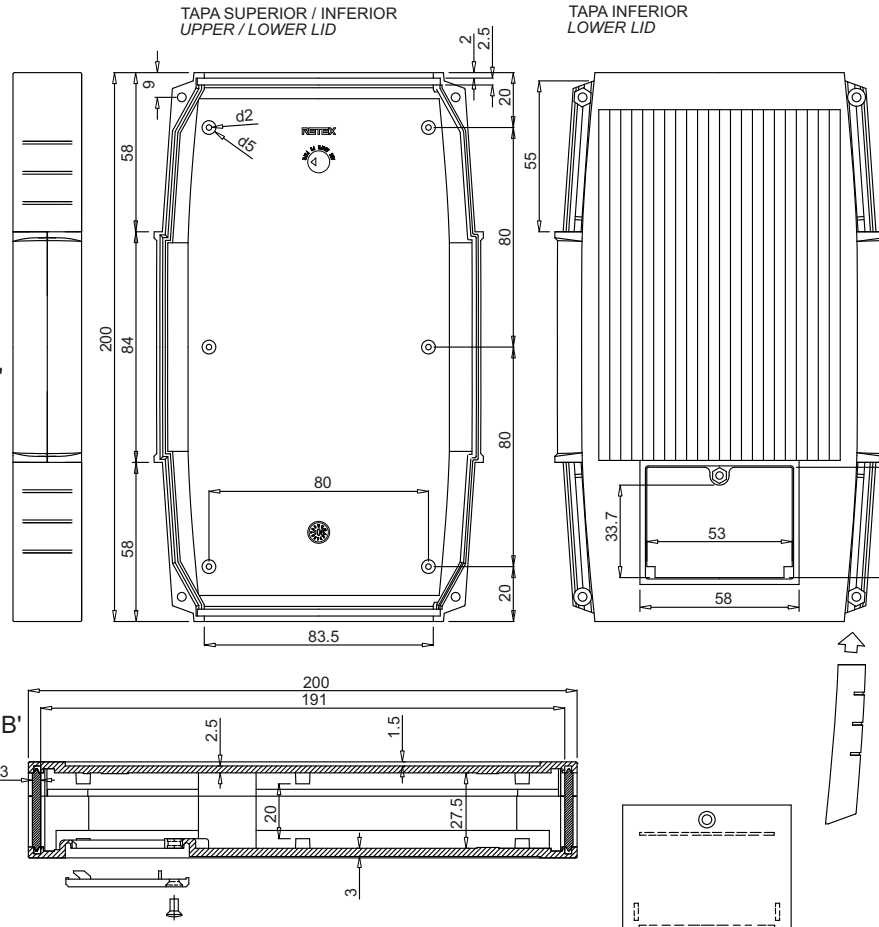

TAPA SUPERIOR / INFERIOR
UPPER / LOWER LID

TAPA INFERIOR
LOWER LID

33133005

33133006

X-ON Electronics

Largest Supplier of Electrical and Electronic Components

Click to view similar products for [Enclosures, Boxes, & Cases](#) category: