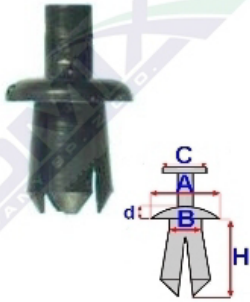

## Push in rivet 20222

Romix catalogue number: 20222

Quantity in package: 25

Dimensions: A 10,9 B 6 C 3,9 d 2 H 9,6, in hole 6

Brand	Model	Location	Description	OEM number
Fiat	various models	many locations		5962559