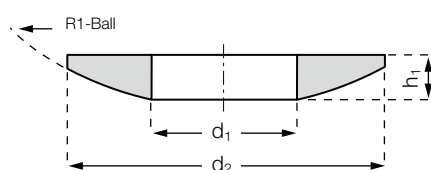

Spherical thrust bearing: SAM

Spherical washer

Housing pad

Technical data

Part No.	Maximum static axial tensile strength		Weight [g]
	Short-term	Long-term	
	[N]	[N]	
SAM-05	4,000	2,000	0.9
SAM-06	5,000	2,500	1.1
SAM-08	8,000	4,000	2.2
SAM-10	10,000	5,000	3.4
SAM-12	12,000	6,000	5.9
SAM-16	17,000	8,500	8.5
SAM-20	22,000	11,000	12.8

Dimensions [mm]

Part No.	d1	d3	d2	h1	h2	H ³⁴⁾	R1	Compensation angle
	Spherical washer DIN 7168	Housing pad DIN 7168		Spherical washer	Housing pad	Total height	Radius	
SAM-05	5.2	7.0	15.0	3.0	3.5	4.7	15.0	3°
SAM-06	6.2	7.5	16.0	3.0	4.0	5.3	16.0	3°
SAM-08	8.2	10.0	20.0	4.0	5.0	6.8	20.0	2°
SAM-10	10.2	12.0	24.0	4.5	5.5	7.5	24.0	2°
SAM-12	12.5	14.5	30.0	5.0	6.2	8.0	32.0	2°
SAM-16	16.5	19.0	36.0	5.5	6.5	8.7	40.0	2°
SAM-20	20.2	23.0	44.0	6.0	7.0	8.6	45.0	2°

³⁴⁾ In assembled condition

Order key

Type Size [mm]

SA M-05

i **Material:**
Spherical washer: iglidur® W300 ► Page 153
Housing pad: igumid G ► Page 1496

X-ON Electronics

Largest Supplier of Electrical and Electronic Components