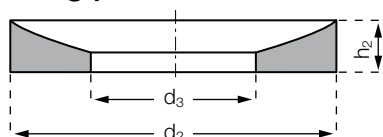

Spherical thrust bearing: SAM

Spherical washer

Housing pad

Technical data

Part No.	Maximum static axial tensile strength		Weight [g]
	Short-term	Long-term	
	[N]	[N]	
SAM-05	4,000	2,000	0.9
SAM-06	5,000	2,500	1.1
SAM-08	8,000	4,000	2.2
SAM-10	10,000	5,000	3.4
SAM-12	12,000	6,000	5.9
SAM-16	17,000	8,500	8.5
SAM-20	22,000	11,000	12.8

Dimensions [mm]

Part No.	d1	d3	d2	h1	h2	H ³⁴⁾	R1	Compensation angle
	Spherical washer DIN 7168	Housing pad DIN 7168		Spherical washer	Housing pad	Total height	Radius	
SAM-05	5.2	7.0	15.0	3.0	3.5	4.7	15.0	3°
SAM-06	6.2	7.5	16.0	3.0	4.0	5.3	16.0	3°
SAM-08	8.2	10.0	20.0	4.0	5.0	6.8	20.0	2°
SAM-10	10.2	12.0	24.0	4.5	5.5	7.5	24.0	2°
SAM-12	12.5	14.5	30.0	5.0	6.2	8.0	32.0	2°
SAM-16	16.5	19.0	36.0	5.5	6.5	8.7	40.0	2°
SAM-20	20.2	23.0	44.0	6.0	7.0	8.6	45.0	2°

³⁴⁾ In assembled condition

Order key

Type Size [mm]

SA M-05

i **Material:**
Spherical washer: iglidur® W300 ► Page 153
Housing pad: igumid G ► Page 1496

X-ON Electronics

Largest Supplier of Electrical and Electronic Components