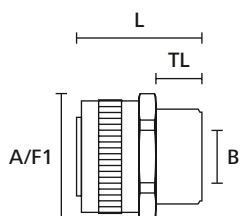

HeloGuard SC-FM Fixed External Thread.

MATERIAL	Nickel Plated Brass (NPB)
Operating Temperature	-100 °C to +300 °C

HF ✓

RoHS ✓

HeloGuard fitting, straight with fixed external thread

TYPE	Nominal Ø	Thread Size	Min. Bore Size (B)	Length (L)	A/F Body (A/F1)	Thread Length (TL)	Pack Cont.	Colour	Article-No.
SC10-FM-M12	10	M12	5.6	21.0	13	7.0	10 pcs.	Metal (ML)	166-30300
SC10-FM-PG7	10	PG7	5.6	21.0	13	8.0	10 pcs.	Metal (ML)	166-30311
SC12-FM-M16	12	M16	8.5	23.0	17	10.0	10 pcs.	Metal (ML)	166-30301
SC16-FM-M16	16	M16	11.5	25.0	20	10.0	10 pcs.	Metal (ML)	166-30302
SC16-FM-M20	16	M20	11.5	25.0	22	10.0	10 pcs.	Metal (ML)	166-30303
SC16-FM-PG11	16	PG11	11.5	25.0	22	10.0	10 pcs.	Metal (ML)	166-30314
SC20-FM-M20	20	M20	15.3	26.3	24	10.0	10 pcs.	Metal (ML)	166-30304
SC20-FM-PG16	20	PG16	15.3	26.3	24	10.0	10 pcs.	Metal (ML)	166-30315
SC25-FM-M25	25	M25	19.1	29.5	29	10.0	10 pcs.	Metal (ML)	166-30305
SC25-FM-PG21	25	PG21	19.1	32.5	29	12.0	10 pcs.	Metal (ML)	166-30316
SC32-FM-M32	32	M32	26.2	36.8	36	13.0	2 pcs.	Metal (ML)	166-30306
SC32-FM-PG29	32	PG29	26.2	36.8	38	13.0	2 pcs.	Metal (ML)	166-30317
SC40-FM-M40	40	M40	34.6	39.0	48	14.0	2 pcs.	Metal (ML)	166-30307
SC40-FM-PG36	40	PG36	34.2	39.0	48	14.0	2 pcs.	Metal (ML)	166-30318
SC50-FM-M50	50	M50	44.7	42.0	58	15.0	1 pcs.	Metal (ML)	166-30308
SC50-FM-PG42	50	PG42	44.8	42.0	58	15.0	1 pcs.	Metal (ML)	166-30319
SC63-FM-M63	63	M63	54.1	50.0	70	18.0	1 pcs.	Metal (ML)	166-30309
SC63-FM-PG48	63	PG48	54.5	48.0	70	16.0	1 pcs.	Metal (ML)	166-30320
SC75-FM-M75	75	M75	66.4	60.0	84	20.0	1 pcs.	Metal (ML)	166-30310

All dimensions in mm. Subject to technical changes.
Minimum Order Quantity (MOQ) may differ from package content.

X-ON Electronics

Largest Supplier of Electrical and Electronic Components

Click to view similar products for [Conduit Fittings & Accessories](#) category: