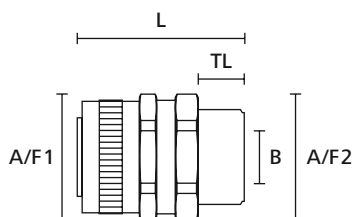

Fittings for metallic conduits

- **SC-SM Swivel External Thread**

Swivel external thread, nickel plated brass.

Features and Benefits

- Two-part fitting of shell and body with external thread
- External thread swivels about main body
- Provides tight, reliable hold of conduit
- Can be secured with locknut

Helaguard SC-SM Swivel External Thread.

MATERIAL	Nickel Plated Brass (NPB)
Operating Temperature	-100 °C to +300 °C

HF ✓

RoHS ✓

Helaguard fitting, straight with swivel external thread

TYPE	Nominal Ø	Thread Size	Min. Bore Size (B)	Length (L)	A/F Body (A/F1)	A/F Thread (A/F2)	Thread Length (TL)	Pack Cont.	Colour	Article-No.
SC10-SM-M12	10	M12	5.6	30.2	13	13	8.0	10 pcs.	Metal (ML)	166-30400
SC10-SM-PG7	10	PG7	5.6	30.2	13	13	8.0	10 pcs.	Metal (ML)	166-30410
SC12-SM-M16	12	M16	8.5	32.2	17	17	8.0	10 pcs.	Metal (ML)	166-30401
SC12-SM-PG9	12	PG9	8.5	32.2	17	17	8.0	10 pcs.	Metal (ML)	166-30411
SC16-SM-M16	16	M16	11.5	34.2	20	20	10.0	10 pcs.	Metal (ML)	166-30402
SC16-SM-M20	16	M20	11.5	34.2	20	22	10.0	10 pcs.	Metal (ML)	166-30403
SC16-SM-PG11	16	PG11	11.5	34.2	20	22	10.0	10 pcs.	Metal (ML)	166-30412
SC20-SM-M20	20	M20	15.3	35.5	24	24	10.0	10 pcs.	Metal (ML)	166-30404
SC20-SM-PG13	20	PG13.5	15.3	35.5	24	24	10.0	10 pcs.	Metal (ML)	166-30413
SC20-SM-PG16	20	PG16	15.3	35.5	24	24	10.0	10 pcs.	Metal (ML)	166-30414
SC25-SM-M25	25	M25	19.1	43.7	29	29	12.0	10 pcs.	Metal (ML)	166-30405
SC25-SM-PG21	25	PG21	19.1	43.7	29	29	12.0	10 pcs.	Metal (ML)	166-30415
SC32-SM-M32	32	M32	26.2	48.0	38	38	13.0	2 pcs.	Metal (ML)	166-30406
SC32-SM-PG29	32	PG29	26.2	48.0	38	38	13.0	2 pcs.	Metal (ML)	166-30416
SC40-SM-M40	40	M40	34.2	51.2	48	48	14.0	2 pcs.	Metal (ML)	166-30407
SC40-SM-PG36	40	PG36	34.2	51.2	48	48	14.0	2 pcs.	Metal (ML)	166-30417
SC50-SM-M50	50	M50	44.8	54.2	58	58	15.0	1 pcs.	Metal (ML)	166-30408
SC50-SM-PG42	50	PG42	44.8	54.2	58	58	15.0	1 pcs.	Metal (ML)	166-30418
SC63-SM-M63	63	M63	54.5	63.2	70	70	18.0	1 pcs.	Metal (ML)	166-30409