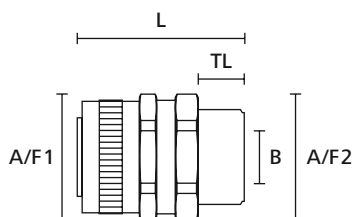

#### Features and Benefits

- Two-part fitting of shell and body with external thread
- External thread swivels about main body
- Provides tight, reliable hold of conduit
- Can be secured with locknut

HeloGuard SC-SM Swivel External Thread.

<b>MATERIAL</b>	Nickel Plated Brass (NPB)
<b>Operating Temperature</b>	-100 °C to +300 °C

HF ✓

RoHS ✓

HeloGuard fitting, straight with swivel external thread

TYPE	Nominal Ø	Thread Size	Min. Bore Size (B)	Length (L)	A/F Body (A/F1)	A/F Thread (A/F2)	Thread Length (TL)	Pack Cont.	Colour	Article-No.
SC10-SM-M12	10	M12	5.6	30.2	13	13	8.0	10 pcs.	Metal (ML)	166-30400
SC10-SM-PG7	10	PG7	5.6	30.2	13	13	8.0	10 pcs.	Metal (ML)	166-30410
SC12-SM-M16	12	M16	8.5	32.2	17	17	8.0	10 pcs.	Metal (ML)	166-30401
SC12-SM-PG9	12	PG9	8.5	32.2	17	17	8.0	10 pcs.	Metal (ML)	166-30411
SC16-SM-M16	16	M16	11.5	34.2	20	20	10.0	10 pcs.	Metal (ML)	166-30402
SC16-SM-M20	16	M20	11.5	34.2	20	22	10.0	10 pcs.	Metal (ML)	166-30403
SC16-SM-PG11	16	PG11	11.5	34.2	20	22	10.0	10 pcs.	Metal (ML)	166-30412
SC20-SM-M20	20	M20	15.3	35.5	24	24	10.0	10 pcs.	Metal (ML)	166-30404
SC20-SM-PG13	20	PG13.5	15.3	35.5	24	24	10.0	10 pcs.	Metal (ML)	166-30413
SC20-SM-PG16	20	PG16	15.3	35.5	24	24	10.0	10 pcs.	Metal (ML)	166-30414
SC25-SM-M25	25	M25	19.1	43.7	29	29	12.0	10 pcs.	Metal (ML)	166-30405
SC25-SM-PG21	25	PG21	19.1	43.7	29	29	12.0	10 pcs.	Metal (ML)	166-30415
SC32-SM-M32	32	M32	26.2	48.0	38	38	13.0	2 pcs.	Metal (ML)	166-30406
SC32-SM-PG29	32	PG29	26.2	48.0	38	38	13.0	2 pcs.	Metal (ML)	166-30416
SC40-SM-M40	40	M40	34.2	51.2	48	48	14.0	2 pcs.	Metal (ML)	166-30407
SC40-SM-PG36	40	PG36	34.2	51.2	48	48	14.0	2 pcs.	Metal (ML)	166-30417
SC50-SM-M50	50	M50	44.8	54.2	58	58	15.0	1 pcs.	Metal (ML)	166-30408
SC50-SM-PG42	50	PG42	44.8	54.2	58	58	15.0	1 pcs.	Metal (ML)	166-30418
SC63-SM-M63	63	M63	54.5	63.2	70	70	18.0	1 pcs.	Metal (ML)	166-30409

All dimensions in mm. Subject to technical changes.

Minimum Order Quantity (MOQ) may differ from package content.