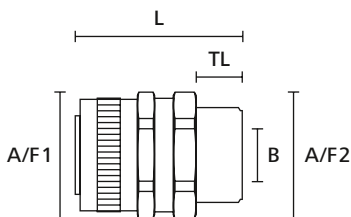

Fittings for metallic conduits

- **SC-SM Swivel External Thread**

Swivel external thread, nickel plated brass.

Features and Benefits

- Two-part fitting of shell and body with external thread
- External thread swivels about main body
- Provides tight, reliable hold of conduit
- Can be secured with locknut

HeloGuard SC-SM Swivel External Thread.

MATERIAL	Nickel Plated Brass (NPB)
Operating Temperature	-100 °C to +300 °C

HF ✓

RoHS ✓

HeloGuard fitting, straight with swivel external thread

TYPE	Nominal Ø	Thread Size	Min. Bore Size (B)	Length (L)	A/F Body (A/F1)	A/F Thread (A/F2)	Thread Length (TL)	Pack Cont.	Colour	Article-No.
SC10-SM-M12	10	M12	5.6	30.2	13	13	8.0	10 pcs.	Metal (ML)	166-30400
SC10-SM-PG7	10	PG7	5.6	30.2	13	13	8.0	10 pcs.	Metal (ML)	166-30410
SC12-SM-M16	12	M16	8.5	32.2	17	17	8.0	10 pcs.	Metal (ML)	166-30401
SC12-SM-PG9	12	PG9	8.5	32.2	17	17	8.0	10 pcs.	Metal (ML)	166-30411
SC16-SM-M16	16	M16	11.5	34.2	20	20	10.0	10 pcs.	Metal (ML)	166-30402
SC16-SM-M20	16	M20	11.5	34.2	20	22	10.0	10 pcs.	Metal (ML)	166-30403
SC16-SM-PG11	16	PG11	11.5	34.2	20	22	10.0	10 pcs.	Metal (ML)	166-30412
SC20-SM-M20	20	M20	15.3	35.5	24	24	10.0	10 pcs.	Metal (ML)	166-30404
SC20-SM-PG13	20	PG13.5	15.3	35.5	24	24	10.0	10 pcs.	Metal (ML)	166-30413
SC20-SM-PG16	20	PG16	15.3	35.5	24	24	10.0	10 pcs.	Metal (ML)	166-30414
SC25-SM-M25	25	M25	19.1	43.7	29	29	12.0	10 pcs.	Metal (ML)	166-30405
SC25-SM-PG21	25	PG21	19.1	43.7	29	29	12.0	10 pcs.	Metal (ML)	166-30415
SC32-SM-M32	32	M32	26.2	48.0	38	38	13.0	2 pcs.	Metal (ML)	166-30406
SC32-SM-PG29	32	PG29	26.2	48.0	38	38	13.0	2 pcs.	Metal (ML)	166-30416
SC40-SM-M40	40	M40	34.2	51.2	48	48	14.0	2 pcs.	Metal (ML)	166-30407
SC40-SM-PG36	40	PG36	34.2	51.2	48	48	14.0	2 pcs.	Metal (ML)	166-30417
SC50-SM-M50	50	M50	44.8	54.2	58	58	15.0	1 pcs.	Metal (ML)	166-30408
SC50-SM-PG42	50	PG42	44.8	54.2	58	58	15.0	1 pcs.	Metal (ML)	166-30418
SC63-SM-M63	63	M63	54.5	63.2	70	70	18.0	1 pcs.	Metal (ML)	166-30409