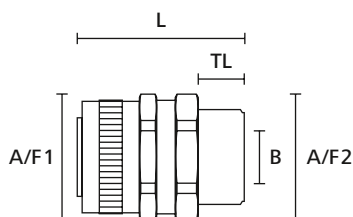

Fittings for metallic conduits

- **SC-SM Swivel External Thread**

Swivel external thread, nickel plated brass.

Features and Benefits

- Two-part fitting of shell and body with external thread
- External thread swivels about main body
- Provides tight, reliable hold of conduit
- Can be secured with locknut

HeloGuard SC-SM Swivel External Thread.

MATERIAL	Nickel Plated Brass (NPB)
Operating Temperature	-100 °C to +300 °C

HF ✓

RoHS ✓

HeloGuard fitting, straight with swivel external thread

TYPE	Nominal Ø	Thread Size	Min. Bore Size (B)	Length (L)	A/F Body (A/F1)	A/F Thread (A/F2)	Thread Length (TL)	Pack Cont.	Colour	Article-No.
SC10-SM-M12	10	M12	5.6	30.2	13	13	8.0	10 pcs.	Metal (ML)	166-30400
SC10-SM-PG7	10	PG7	5.6	30.2	13	13	8.0	10 pcs.	Metal (ML)	166-30410
SC12-SM-M16	12	M16	8.5	32.2	17	17	8.0	10 pcs.	Metal (ML)	166-30401
SC12-SM-PG9	12	PG9	8.5	32.2	17	17	8.0	10 pcs.	Metal (ML)	166-30411
SC16-SM-M16	16	M16	11.5	34.2	20	20	10.0	10 pcs.	Metal (ML)	166-30402
SC16-SM-M20	16	M20	11.5	34.2	20	22	10.0	10 pcs.	Metal (ML)	166-30403
SC16-SM-PG11	16	PG11	11.5	34.2	20	22	10.0	10 pcs.	Metal (ML)	166-30412
SC20-SM-M20	20	M20	15.3	35.5	24	24	10.0	10 pcs.	Metal (ML)	166-30404
SC20-SM-PG13	20	PG13.5	15.3	35.5	24	24	10.0	10 pcs.	Metal (ML)	166-30413
SC20-SM-PG16	20	PG16	15.3	35.5	24	24	10.0	10 pcs.	Metal (ML)	166-30414
SC25-SM-M25	25	M25	19.1	43.7	29	29	12.0	10 pcs.	Metal (ML)	166-30405
SC25-SM-PG21	25	PG21	19.1	43.7	29	29	12.0	10 pcs.	Metal (ML)	166-30415
SC32-SM-M32	32	M32	26.2	48.0	38	38	13.0	2 pcs.	Metal (ML)	166-30406
SC32-SM-PG29	32	PG29	26.2	48.0	38	38	13.0	2 pcs.	Metal (ML)	166-30416
SC40-SM-M40	40	M40	34.2	51.2	48	48	14.0	2 pcs.	Metal (ML)	166-30407
SC40-SM-PG36	40	PG36	34.2	51.2	48	48	14.0	2 pcs.	Metal (ML)	166-30417
SC50-SM-M50	50	M50	44.8	54.2	58	58	15.0	1 pcs.	Metal (ML)	166-30408
SC50-SM-PG42	50	PG42	44.8	54.2	58	58	15.0	1 pcs.	Metal (ML)	166-30418
SC63-SM-M63	63	M63	54.5	63.2	70	70	18.0	1 pcs.	Metal (ML)	166-30409