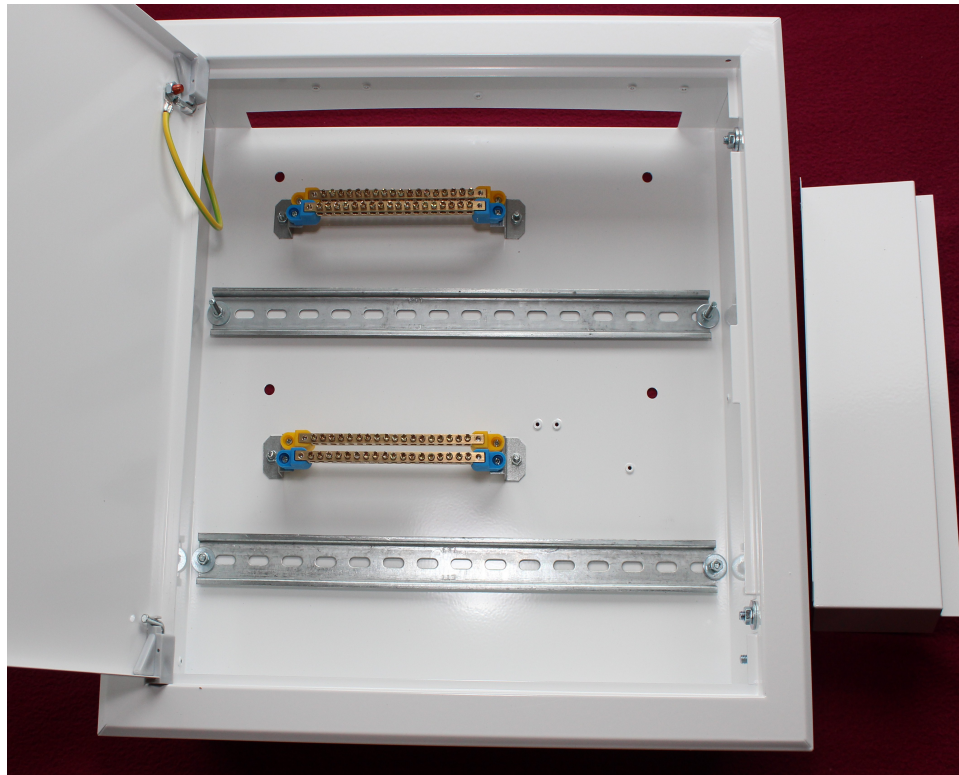

MIDI box for ERM, RM Switch-board (32 outputs 230V/16A) – SWBOX36

Metal installation box for switch-board - montage in the room/storey

size: 458*468*115 mm with front frame / 406*414*110 mm without front frame [Dimensions](#).

Contains:

- ✓ 2 DIN/TH rails for 2*(18-22) modules for installation MP-18 relay modules
- ✓ 4 rails of 4*18 for neutral and safety cables for 230V
- ✓ removable front frame with door (left/right) with key closure
- ✓ threaded wholes for eHouse LED 12V/8A power supply (3 combinations)
- ✓ threaded wholes for installation ERM controller
- ✓ metal shield/cover for electronic and low voltage part
- ✓ threaded wholes for screwed connectors of external wires: 230V and LED