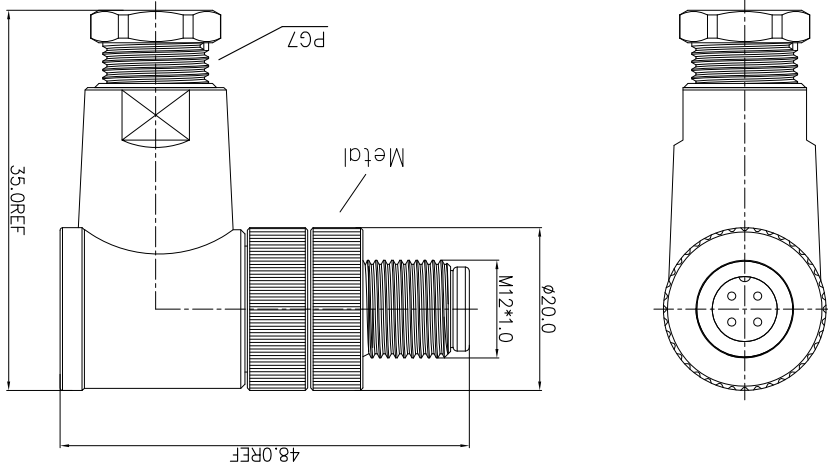

REVISION RECORD				
REV	ECN	DESCRIPTION	DRFT	DATE

Detailed product Description:
 1.Waterproof connector rating is IP65/IP67
 2.Protected from dust and water during immersion,
 resistant to many oils and chemical etc
 3.Wire cross section:0.25mm²

Electrical character:

- 1.Rating voltage: 60V AC/DC
- 2.Insulation resistance: >100MΩ
- 3.Rating current: 3A
- 4.Contact resistance of the connector≤10 mΩ

Other Specification:

- 1.Contact PIN:Phosphor Copper with Gold plating
- 2.Coupling nut/screw:Brass with nickel plating
- 3.Insulation plastic:PA66+GF
- 4.Degree of protection:IP65/67
- 5.Operating temperature: -25℃~+85℃

Prat Number	Contacts	Rated Voltage		Rated Current	Contact Resistance	Cable OD (mm)
		A/C	D/C			
SM12-CRP-A30-1B7		250V	250V	4A	10mΩ	4~6
SM12-CRP-A40-1B7		250V	250V	4A	10mΩ	4~6
SM12-CRP-A50-1B7		60V	60V	4A	10mΩ	4~6
SM12-CRP-A80-1B7		30V	30V	2A	10mΩ	4~6
SM12-CRP-A120-1B7		30V	30V	1.5A	10mΩ	4~6
SM12-CRP-B50-1B7		60V	60V	4A	10mΩ	4~6
SM12-CRP-D40-1B7		250V	250V	4A	10mΩ	4~6

DETACHED LISTS

PART NO.:	/
APPD: Alam 9/10/15"	
CHKD: Agron9/2/15"	
DRFT: CKZ 08/11/15"	
NAME: SM12-CRP-XXQ-1B7	
TITLE: CUSTOMER DRAWING	
REV	DO
SHEET	1/1
SCALE	1:1

THIRD ANGLE PROJECTION

MM (INCH)

DO NOT SCALE DRAWING