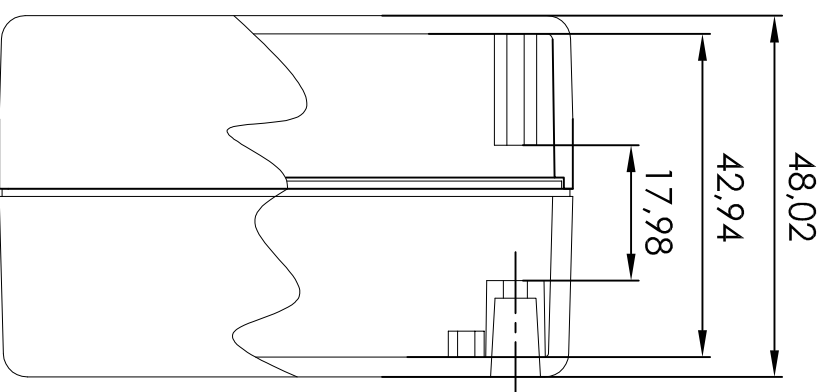

TOP

BOTTOM

Proprietary and Confidential

TEKO S.p.A. Via dell'Industria 5 - S.Lazzaro di Savena - BO - IT

Subject to technical modification without prior notice.
Tipographical and others errors do not justify any claim for damages.
All dimensions should be verified using an actual moulded part.

Part Number: SR25-DB Date: 28/08/2017 Sheet: 1 of 1 First angle proj.

This document contains proprietary information of TEKOS.p.a. and is rendered subject to the conditions that the information be retained in confidence and not be reproduced or copied and not be used or incorporated in any product. Size: A3 Scale: 1:1