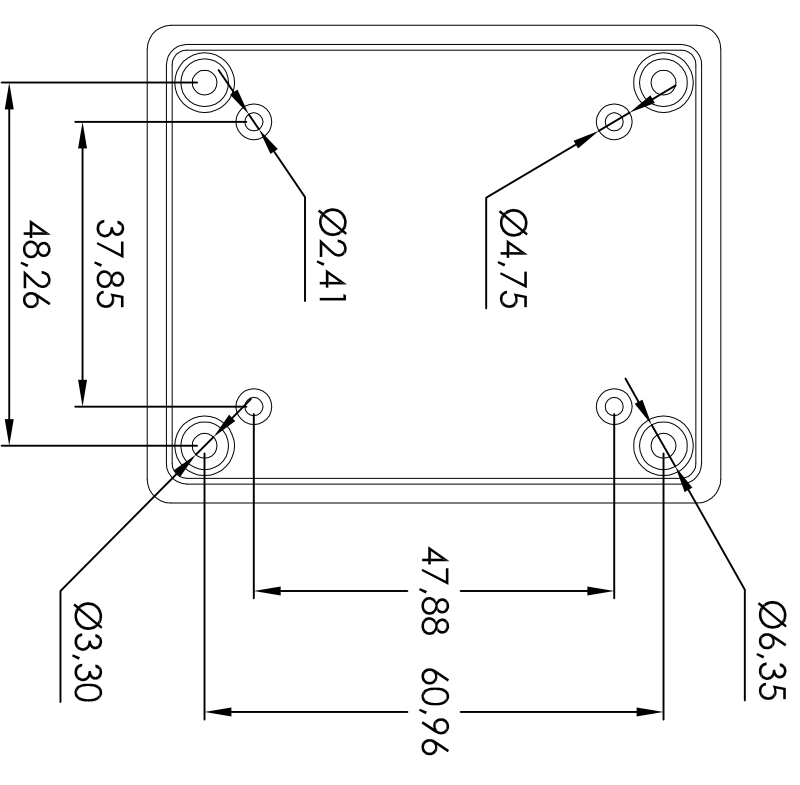

TOP

BOTTOM

Proprietary and Confidential

TEKO S.p.A. Via dell'Industria 5 - S.Lazzaro di Savena - BO - IT

Subject to technical modification without prior notice.
Tipographical and others errors do not justify any claim for damages.
All dimensions should be verified using an actual moulded part.

Part Number: SR25-DB Date: 28/08/2017 Sheet: 1 of 1 First angle proj.

This document contains proprietary information of TEKOS.p.a. and is rendered subject to the conditions that the information be retained in confidence and not be reproduced or copied and not be used or incorporated in any product. Size: A3 Scale: 1:1