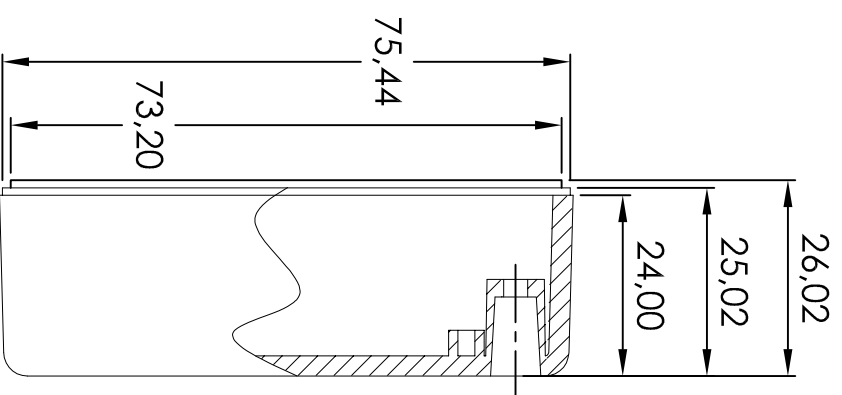

TOP

BOTTOM

Proprietary and Confidential

TEKO S.p.A. Via dell'Industria 5 - S.Lazzaro di Savena - BO - IT

Subject to technical modification without prior notice.
Tipographical and others errors do not justify any claim for damages.
All dimensions should be verified using an actual moulded part.

Part Number: SR25-DB Date: 28/08/2017 Sheet: 1 of 1 First angle proj.

This document contains proprietary information of TEKOS.p.a. and is rendered subject to the conditions that the information be retained in confidence and not be reproduced or copied and not be used or incorporated in any product. Size: A3 Scale: 1:1