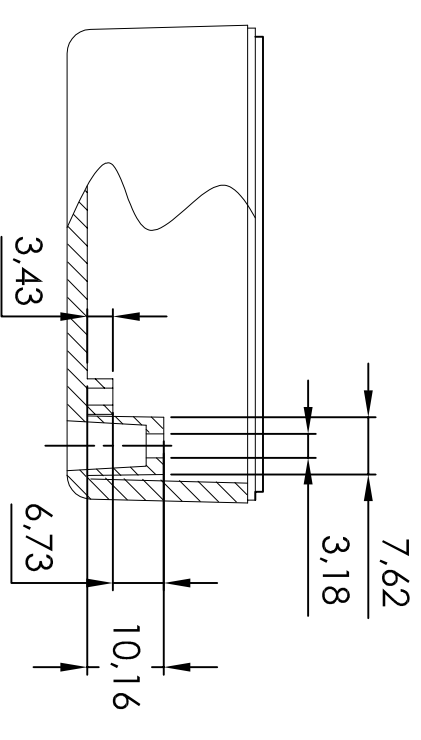

TOP

BOTTOM

Proprietary and Confidential

TEKO S.p.A. Via dell'Industria 5 - S.Lazzaro di Savena - BO - IT

Subject to technical modification without prior notice.
Tipographical and others errors do not justify any claim for damages.
All dimensions should be verified using an actual moulded part.

Part Number: SR25-DB Date: 28/08/2017 Sheet: 1 of 1 First angle proj.

This document contains proprietary information of TEKOS.p.a. and is rendered subject to the conditions that the information be retained in confidence and not be reproduced or copied and not be used or incorporated in any product. Size: A3 Scale: 1:1