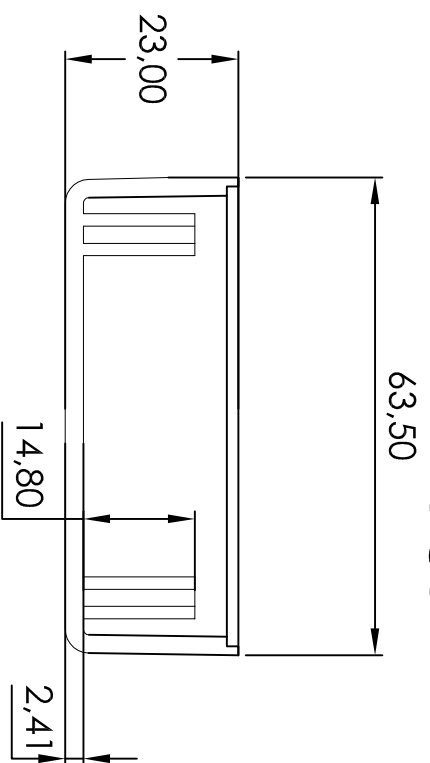

TOP

BOTTOM

Proprietary and Confidential

TEKO S.p.A. Via dell'Industria 5 - S.Lazzaro di Savena - BO - IT

Subject to technical modification without prior notice.
Tipographical and others errors do not justify any claim for damages.
All dimensions should be verified using an actual moulded part.

Part Number: SR25-DB Date: 28/08/2017 Sheet: 1 of 1 First angle proj.

This document contains proprietary information of TEKOS.p.a. and is rendered subject to the conditions that the information be retained in confidence and not be reproduced or copied and not be used or incorporated in any product. Size: A3 Scale: 1:1