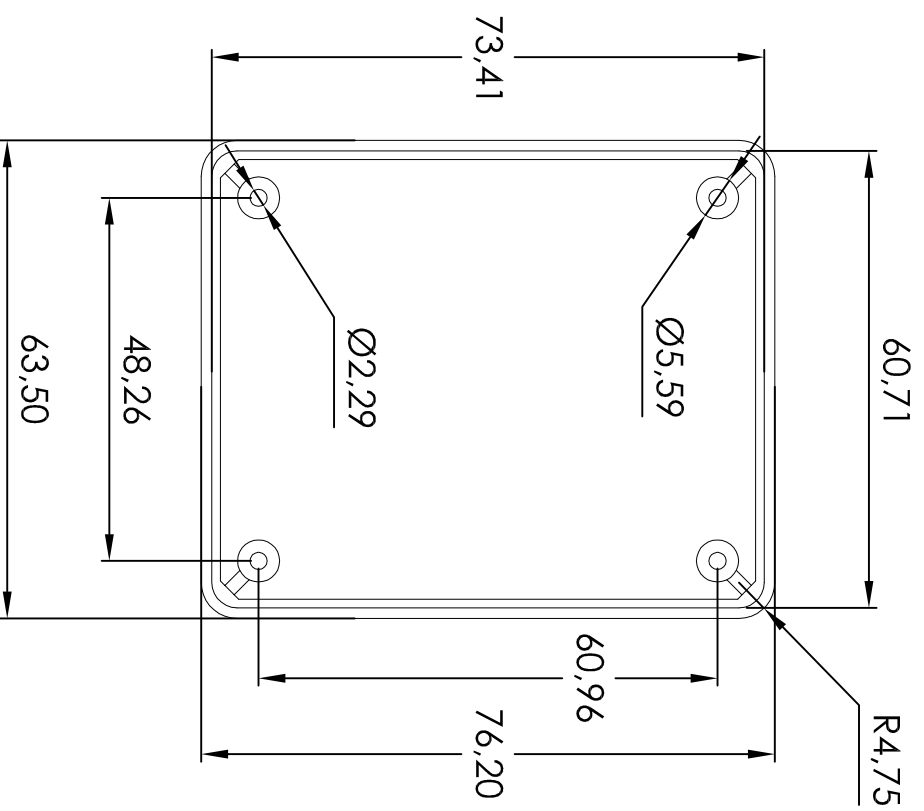

TOP

BOTTOM

Proprietary and Confidential

TEKO S.p.A. Via dell'Industria 5 - S.Lazzaro di Savena - BO - IT

Subject to technical modification without prior notice.
Tipographical and others errors do not justify any claim for damages.
All dimensions should be verified using an actual moulded part.

Part Number: SR25-DB Date: 28/08/2017 Sheet: 1 of 1 First angle proj.

This document contains proprietary information of TEKOS.p.a. and is rendered subject to the conditions that the information be retained in confidence and not be reproduced or copied and not be used or incorporated in any product. Size: A3 Scale: 1:1