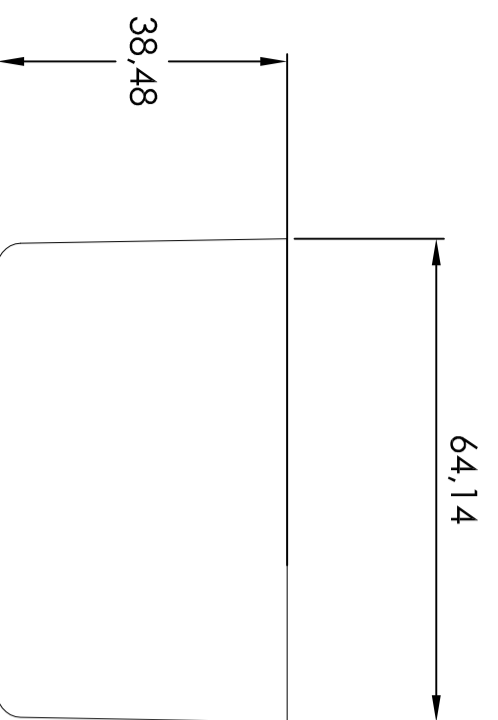

TOP

BOTTOM

A-A

Proprietary and Confidential

TEKO S.p.A. Via dell'Industria 5 - S.Lazzaro di Savena - BO - IT

Subject to technical modification without prior notice.
Tipografici and others errors do not justify any claim for damages.
All dimensions should be verified using an actual moulded part.

Part Number: SR37-DB Date: 15/09/2017 Sheet: 1 of 1 First angle proj.