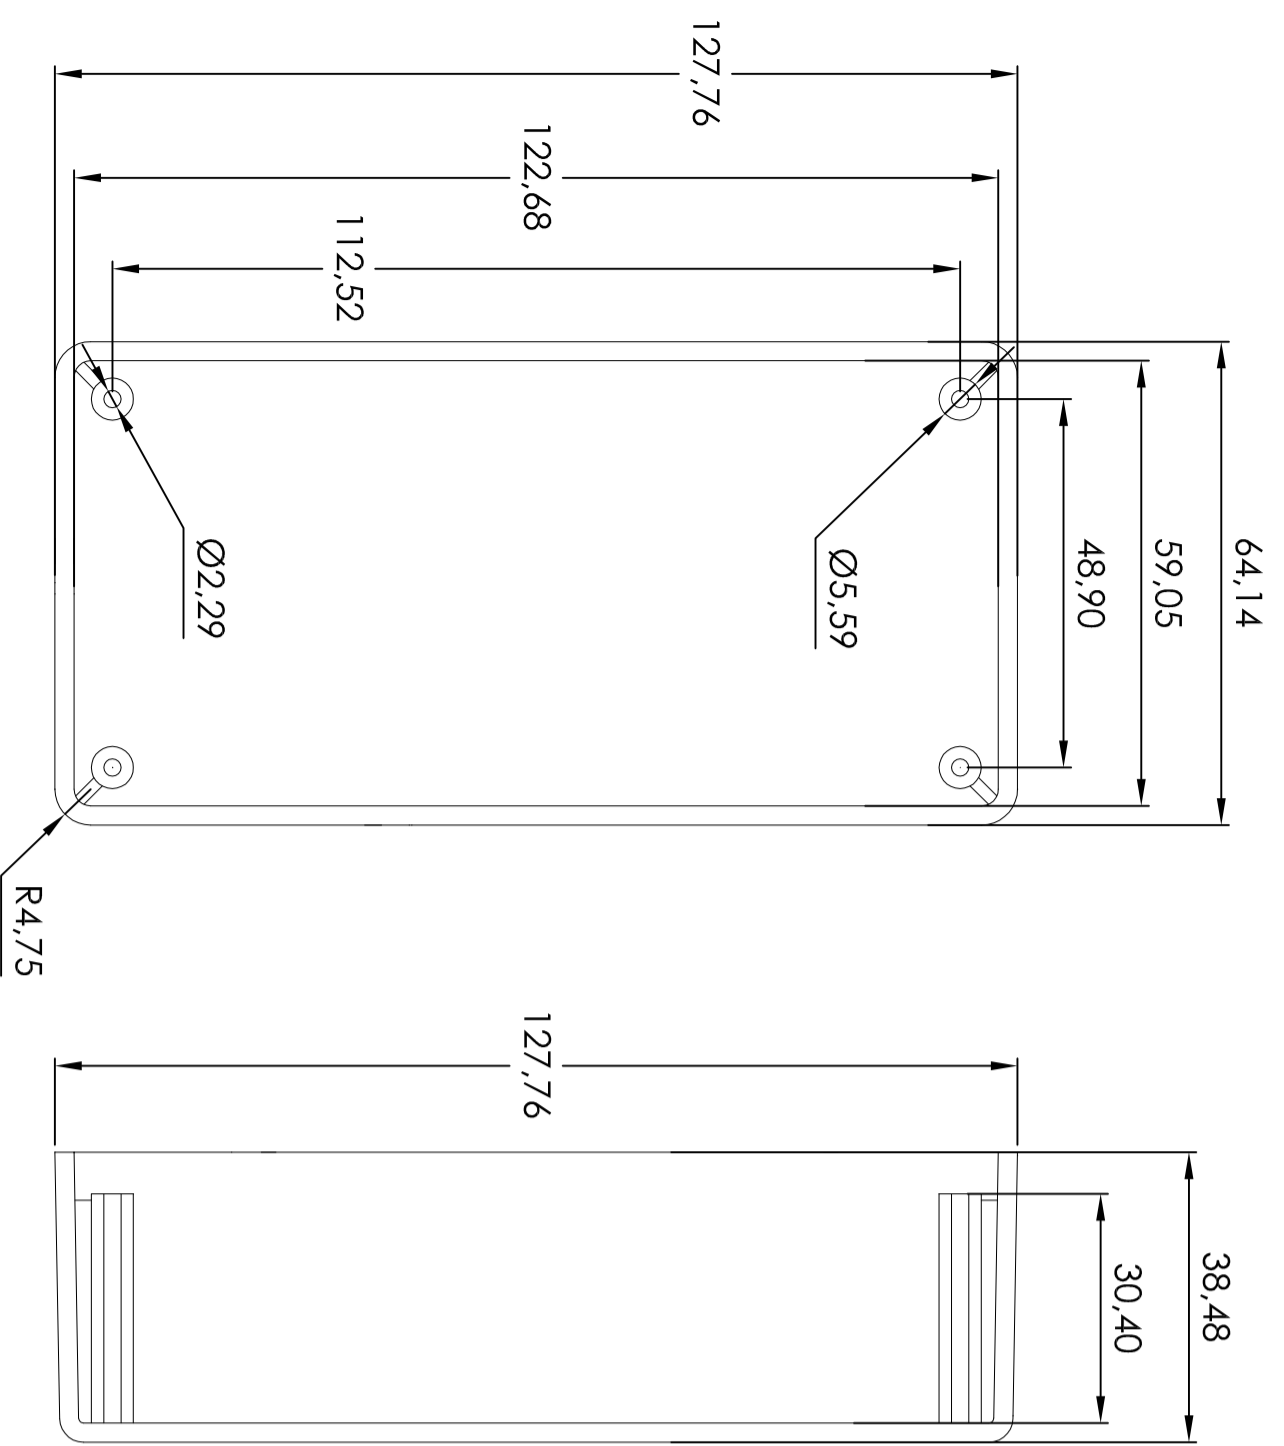

TOP

BOTTOM

A-A

Proprietary and Confidential

TEKO S.p.A. Via dell'Industria 5 - S.Lazzaro di Savena - BO - IT

Subject to technical modification without prior notice.
Tipografici and others errors do not justify any claim for damages.
All dimensions should be verified using an actual moulded part.

Part Number: SR37-DB Date: 15/09/2017 Sheet: 1 of 1 First angle proj.