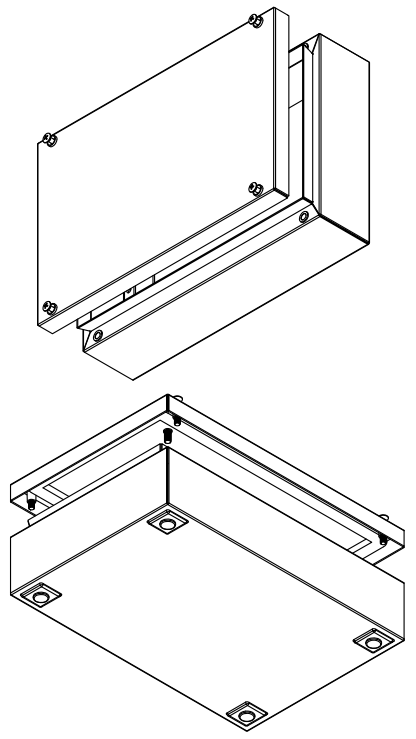

PROPERTY OF RaychemRFG (P) LTD.  
 ALL RIGHTS RESERVED AND/OR PHOTOCOPIING THIS DOCUMENT  
 TO A PERSON WITHOUT RaychemRFG (P) LTD. WRITTEN AUTHORIZATION IS PROHIBITED

NOTE :-  
 1) ALL EDGES ARE BURR FREE  
 2) NON DIMENSIONAL RADIUS - 0.5mm

SECTION A-A

Sr No.	Material	UOM	Qty
1	Base Assembly	Nos	1
1.1	Base	Nos	1
1.2	Din Rail Mounting Channel	Nos	2
1.3	Blind Nut/Sert M5 - SS 304 (Large Flanged)	Nos	4
1.4	Bottom Sealing Cap	Nos	4
2	Lid Assembly	Nos	1
2.1	Lid	Nos	1
2.2	Sealing Gasket	M	
2.3	Plastics Insert for Screw	Nos	4
2.4	Stud EN ISO 13918-PTM6x12- A2-50 - SS 304	Nos	1
2.5	Oval Head Screw DIN 966-M5x30 - SS 304	Nos	4