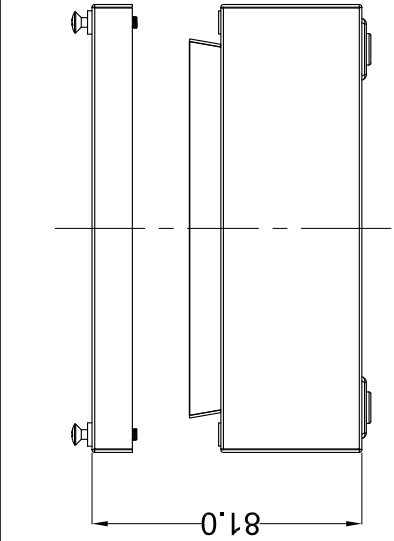

DESIGN	DATE	DATE	DATE	DATE	DATE	DATE	DATE
DRWN	CHKD	APPV	REV	00	ASSEMBLY	DRG. NO.