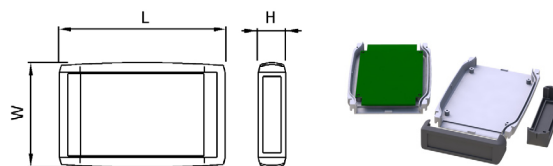

64-IP Gasket

- EPDM rubber gasket
- IP65 protection
- Operating temperature -20°C to +85°C

TYPE NO.	DESCRIPTION
CHH64GASK	64-IP Gasket

SPECIFICATION	
Material	Lid & base high grade ABS, UL94-V0
Operating Temperature	Resistant to temperatures of up to 85°C
Protection class	IP62 as standard IP65 with gasket option
64 Series Standard colours	Top and base in grey RAL7035 and black RAL 9004. End caps-red, blue, yellow, green, orange, grey or black. Custom colours available to order
Standard unit includes	Top and base (Battery door & retaining screw size 2 & 4)
Options	End caps, battery compartments and gaskets supplied IP65 gasket

BLACK	LIGHT GREY	LENGTH	WIDTH	HEIGHT	STYLE
CHH641NBK	CHH641NGY	100mm	80mm	20mm	-
CHH642BBK	CHH642BGY	100mm	80mm	30mm	battery door
CHH643NBK	CHH643NGY	120mm	80mm	20mm	-
CHH644BBK	CHH644BGY	120mm	80mm	30mm	battery door