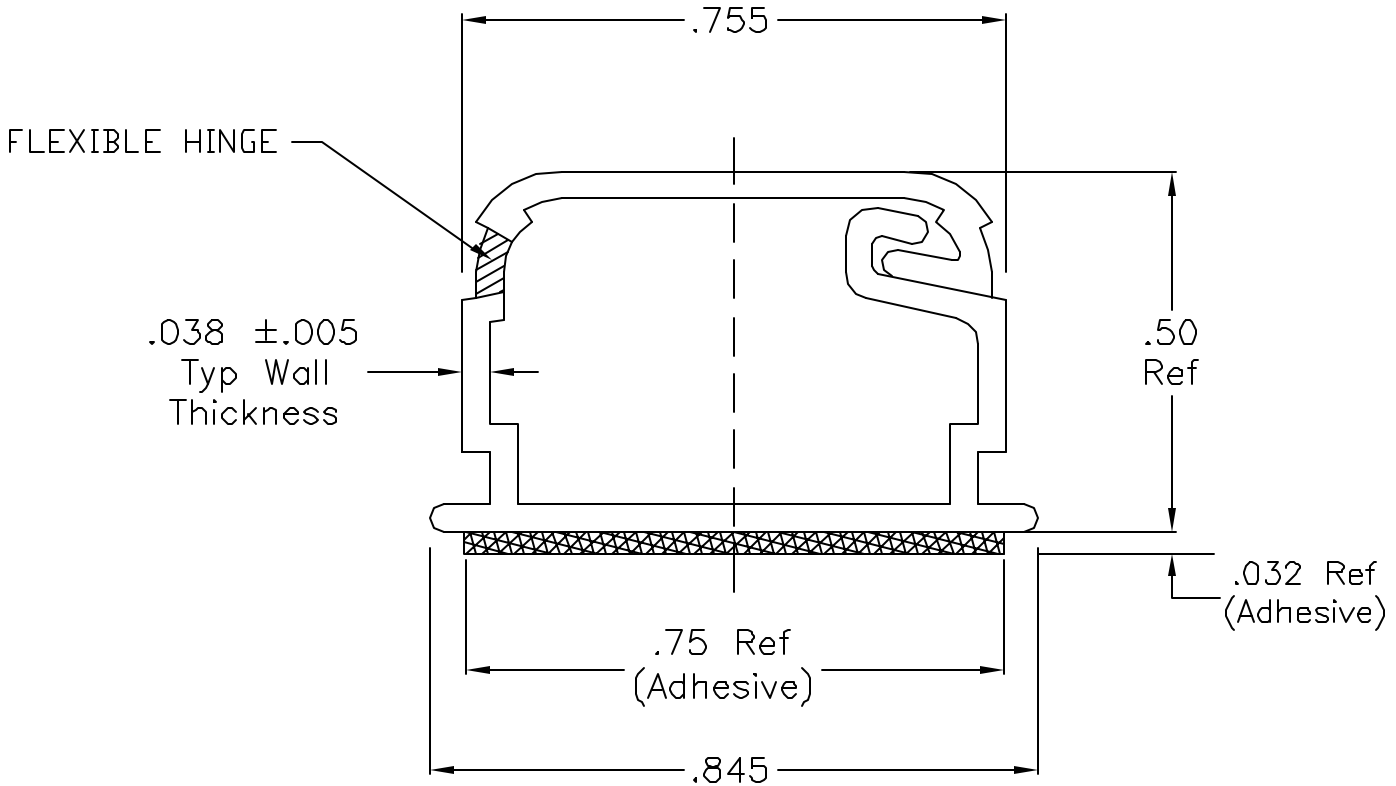

NOTES:

1. Length: 72.00 ± .125
2. Material: PVC
3. Color: Ivory
4. Rated: UL94V-0

SPC-F004-DWG

DISCLAIMER:
 ALL STATEMENTS AND TECHNICAL INFORMATION CONTAINED HEREIN ARE BASED UPON INFORMATION AND/OR TESTS WE BELIEVE TO BE ACCURATE AND RELIABLE. SINCE CONDITIONS OF USE ARE BEYOND OUR CONTROL, THE USER SHALL DETERMINE THE SUITABILITY OF THE PRODUCT FOR THE INTENDED USE AND ASSUME ALL RISK AND LIABILITY WHATSOEVER IN CONNECTION THEREWITH.

SPC TECHNOLOGY

DRAWN BY: Jeff McVicker		DATE: 1/7/00	DRAWING TITLE: 3/4" Surface Raceway			
CHECKED BY: JOHN COLE		DATE: 2/16/00	SIZE A	DWG. NO. 8443-0485	ELECTRONIC FILE 16N2417.dwg	REV A
APPROVED BY: Daniel Carey		DATE: 2/28/00	SCALE: NTS		U.O.M.: INCHES [mm]	SHEET: 1 OF 1