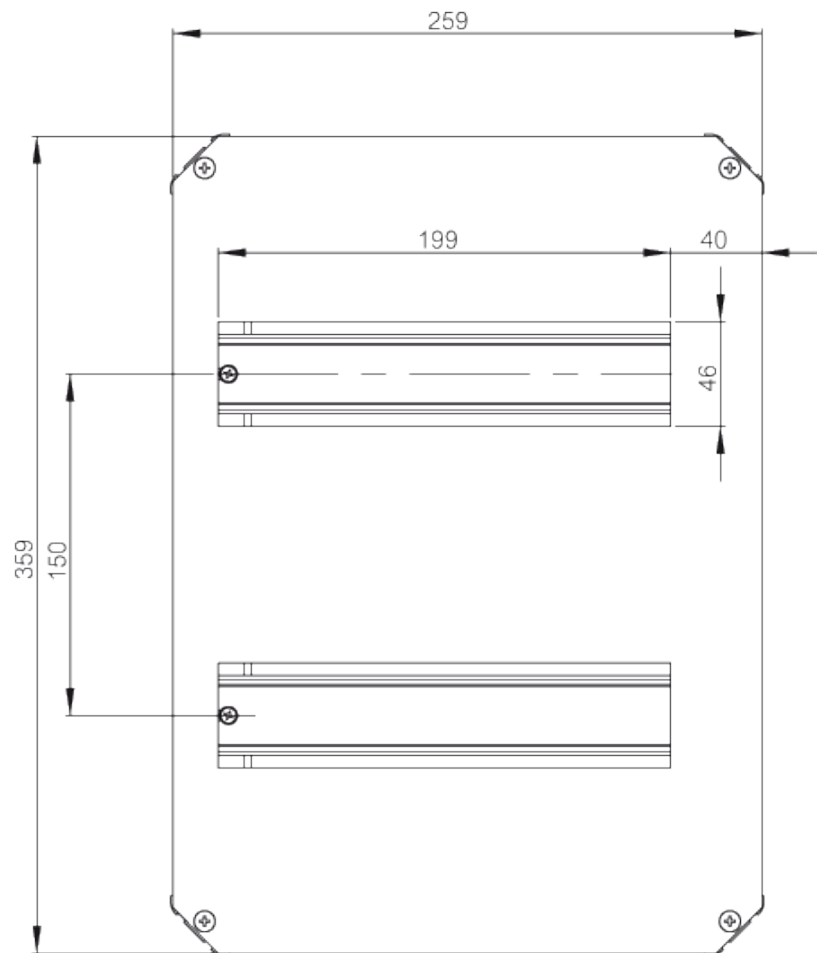

Product card: DR S ARCA 403021

Sample photo

Product nbr:	8120765
Description:	DIN rail frame set
Remarks:	2 rows x 11 modules, for size 400x300x210
Package:	1
Unit:	PCS
Product group:	
EAN:	6418074082862
SSTL number:	3423857
Electric No. Denmark:	8212094712
Electric No. Sweden:	2500191

Product is connected to following catalogs:

Fibox Enclosures : ARCA IEC : ARCA 4030

Fibox Enclosures : ARCA IEC : ARCA ACCESSORIES

Fibox Enclosures : : ARCA ACCESSORIES

X-ON Electronics

Largest Supplier of Electrical and Electronic Components