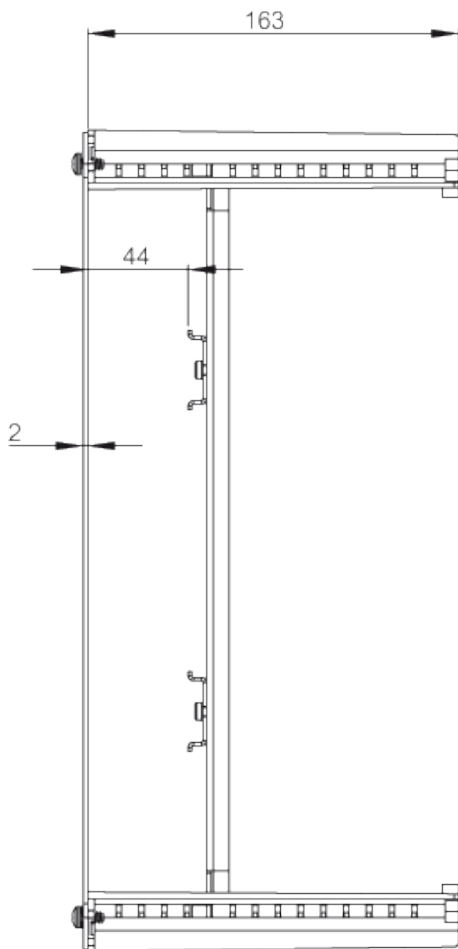

Product card: DR S ARCA 403021

Sample photo

Product nbr:	8120765
Description:	DIN rail frame set
Remarks:	2 rows x 11 modules, for size 400x300x210
Package:	1
Unit:	PCS
Product group:	
EAN:	6418074082862
SSTL number:	3423857
Electric No. Denmark:	8212094712
Electric No. Sweden:	2500191

Product is connected to following catalogs:

Fibox Enclosures : ARCA IEC : ARCA 4030

Fibox Enclosures : ARCA IEC : ARCA ACCESSORIES

Fibox Enclosures : : ARCA ACCESSORIES

X-ON Electronics

Largest Supplier of Electrical and Electronic Components